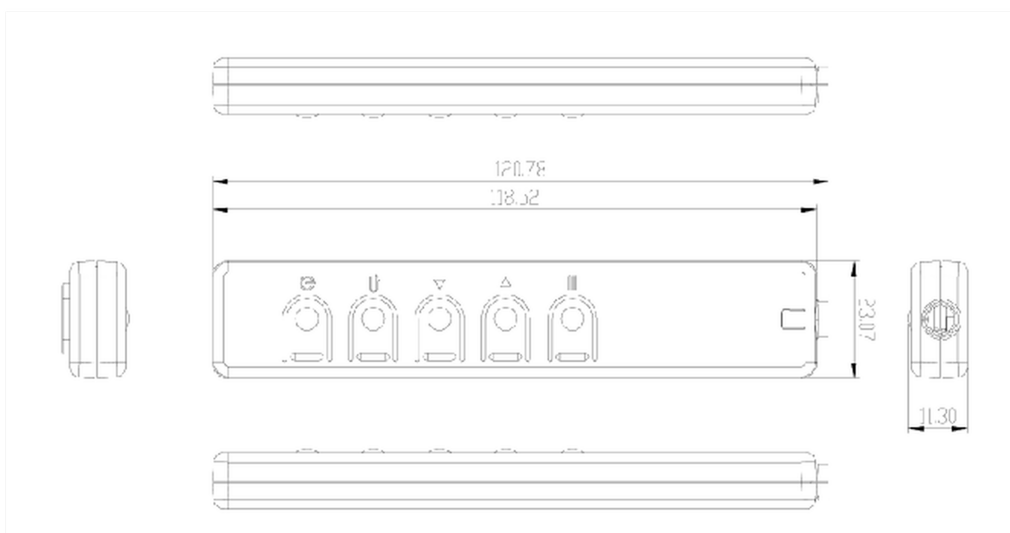

External control pad for TFxx39 Series

This external control pad is specially for the open frame touch monitors of the 39 Series.

01 DIMENSIONS / WEIGHT

EAN code

4948570032693

All trademarks and registered trademarks acknowledged. E & O E. Specification subject to change without notice. All LCD's comply with ISO-9241-307:2008 in connection with pixel defects.