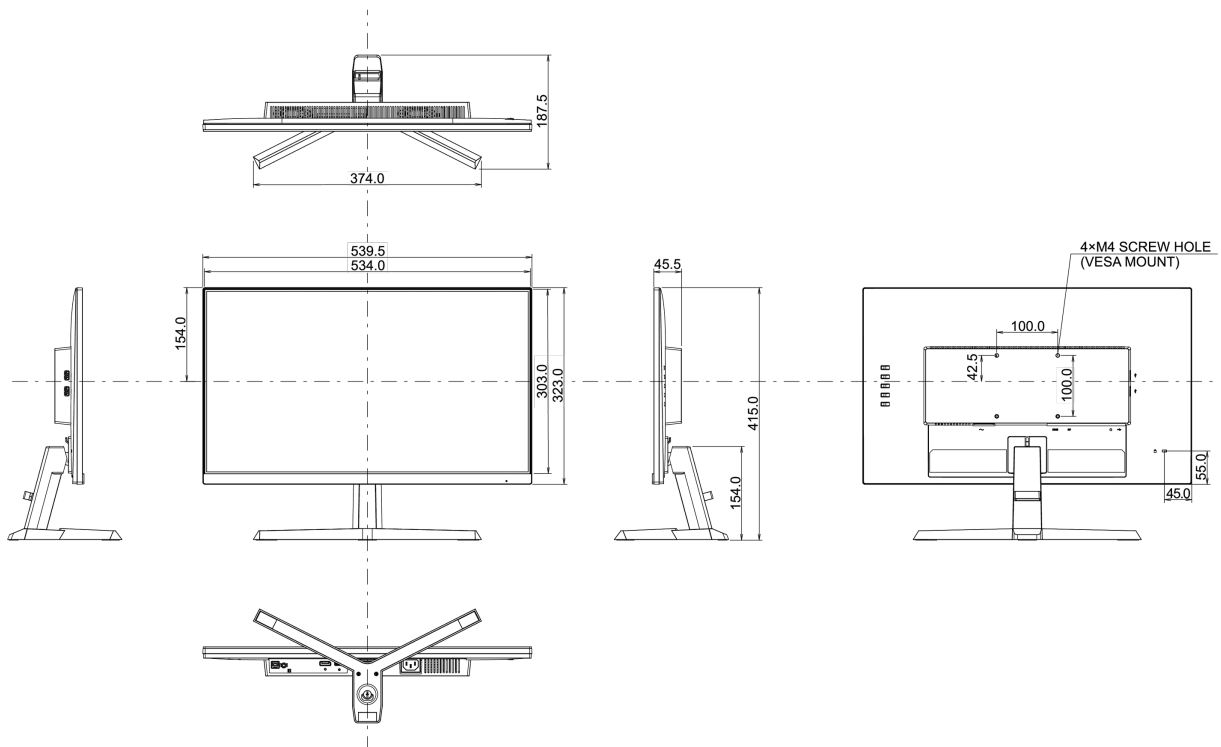

## 04 MECHANICAL

Display position adjustments	tilt
Tilt angle	21.5° up; 3.5° down
VESA mounting	100 x 100mm
Cable management system	yes

## 08 DIMENSIONS / WEIGHT

Product dimensions W x H x D 539.5 x 415 x 187.5mm

Box dimensions W x H x D 610 x 413 x 146mm

Weight (without box) 3.2kg

Weight (with box) 4.8kg

EAN code 4948570117727

All trademarks and registered trademarks acknowledged. E & O E. Specification subject to change without notice. All LCD's comply with ISO-9241-307:2008 in connection with pixel defects.