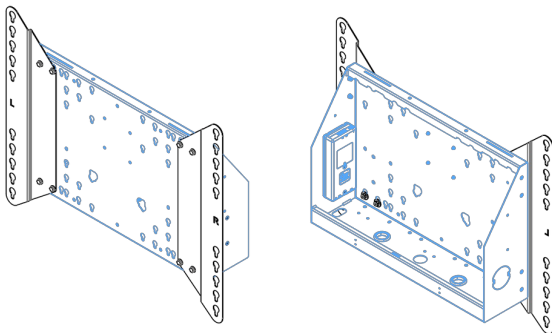

03 RELATED INFORMATION

Related products

[MD 052B7285](#)