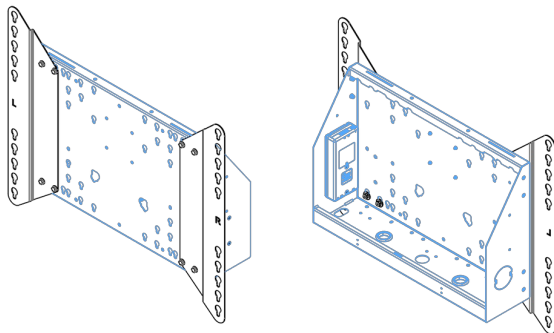

02 DIMENSIONS / WEIGHT

Weight (without box)

52kg

EAN code

4948570032600