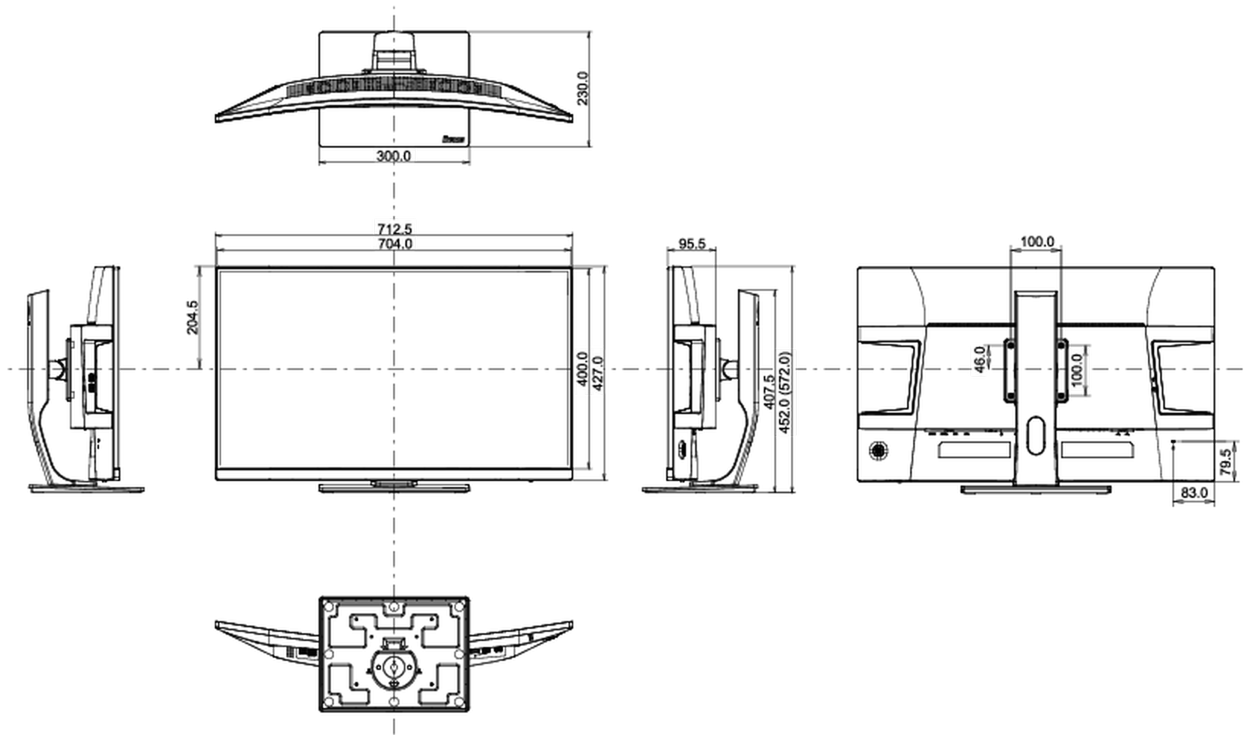

04 MECHANICAL

Display position adjustments	height, swivel, tilt
Height adjustment	120mm
Swivel stand	90°; ° left; 45° right
Tilt angle	22° up; 5° down

VESA mounting 100 x 100mm

Cable management system yes

07 SUSTAINABILITY

Regulations CE, TÜV-Bauart, EAC, RoHS support, ErP, WEEE, REACH

Energy efficiency class (Regulation (EU) 2017/1369) G

REACH SVHC above 0.1%: Lead

08 DIMENSIONS / WEIGHT

Product dimensions W x H x D 712.5 x 452 (572) x 230mm

Box dimensions W x H x D 836 x 527 x 248mm

Weight (without box) 9kg

Weight (without stand) 6.3kg

Weight (with box) 13.5kg

EAN code 4948570117383

All trademarks and registered trademarks acknowledged. E & O E. Specification subject to change without notice. All LCD's comply with ISO-9241-307:2008 in connection with pixel defects.