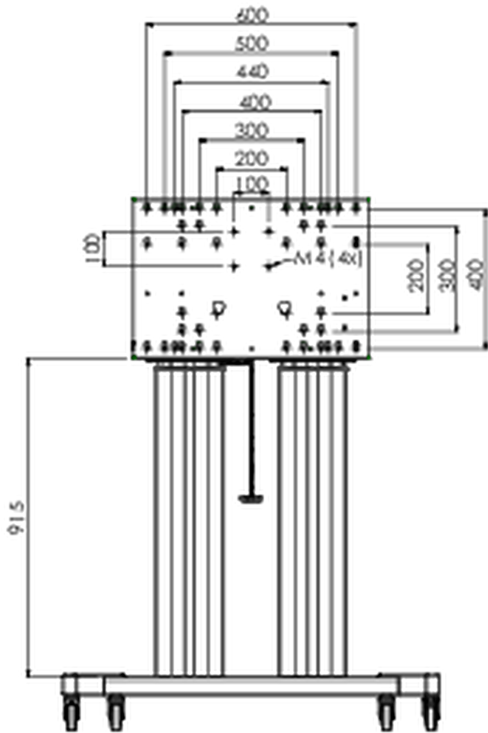

**Floor lift XL on wheels for flat touch screens up to 160kg with lockable lid for protection**

A motorized trolley for touch screens up to VESA 800x600. What makes this product so unique is its screen flexibility and installation ease, within just three steps the product is installed and ready for use. This wheeled stand with electrical height adjustment has continuous and silent height adjustment and an integrated screen bracket containing most VESA patterns, making it suitable for almost every display. The embedded VESA bracket has another special feature, it can be used as support for a Desktop PC at the back. Max supported display size is 98", max weight is 160 kg. This kit includes the adapter set [MD 052B7288](#).

**01 TECHNICAL SPECIFICATION**

Type	Floor lift on wheels
Height adjustment	600mm, 1295,5 - 1895,5mm
Max weight capacity	160kg / monitor
VESA maximum	800 x 600mm
Extra	electrical speed up to 20mm/s

## 02 DIMENSIONS / WEIGHT

Weight (without box)

71kg

EAN code

4948570032587