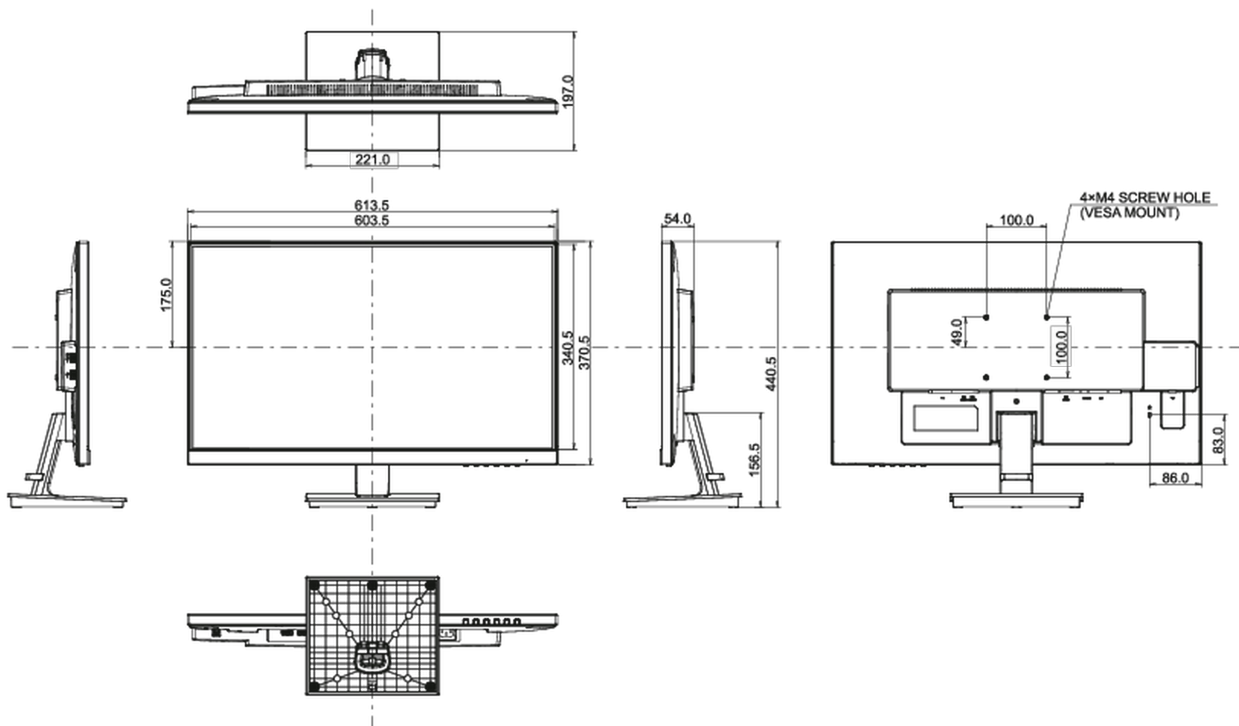

## 04 MECHANICAL

|                              |                 |
|------------------------------|-----------------|
| Display position adjustments | tilt            |
| Tilt angle                   | 22° up; 5° down |
| VESA mounting                | 100 x 100mm     |
| Operation temperature range  | 5°C - 35°C      |

## 08 DIMENSIONS / WEIGHT

|                              |                       |
|------------------------------|-----------------------|
| Product dimensions W x H x D | 613.5 x 440.5 x 197mm |
| Box dimensions W x H x D     | 640 x 451 x 140mm     |
| Weight (without box)         | 4.6kg                 |
| Weight (with box)            | 6.4kg                 |
| EAN code                     | 4948570117697         |