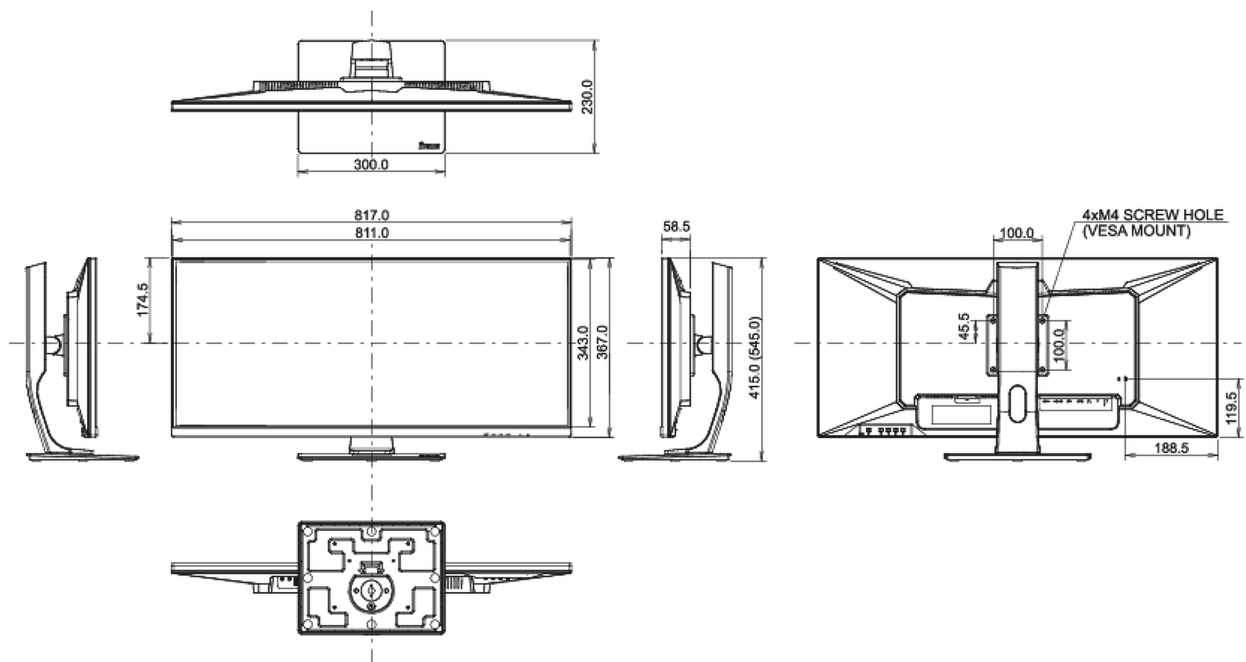

## 01 DISPLAY CHARACTERISTICS

Diagonal	34", 86.7cm
Panel	IPS, matte finish
Native resolution	3440 x 1440 @144Hz (4.9 megapixel UWQHD, DisplayPort)
Aspect ratio	21:9
Panel brightness	350 cd/m <sup>2</sup>
Static contrast	1000:1
Advanced contrast	80M:1
Response time (MPRT)	1ms
Viewing zone	horizontal/vertical: 178°/178°, right/left: 89°/89°, up/down: 89°/89°
Colour support	16.7mIn 8bit (sRGB: 100%, NTSC: 74%)
Horizontal Sync	30 - 220kHz
Viewable area W x H	799.8 x 334.8mm, 31.5 x 13.2"
Pixel pitch	0.233mm
Colour	matte

## 04 MECHANICAL

Display position adjustments	height, swivel, tilt
Height adjustment	130mm
Swivel stand	90°; 45° left; 45° right
Tilt angle	22° up; 3° down
VESA mounting	100 x 100mm

## 08 DIMENSIONS / WEIGHT

Product dimensions W x H x D	817 x 415 (545) x 230mm
Box dimensions W x H x D	900 x 460 x 230mm
Weight (without box)	9.7kg
Weight (without stand)	7kg
Weight (with box)	12.8kg
EAN code	4948570117185