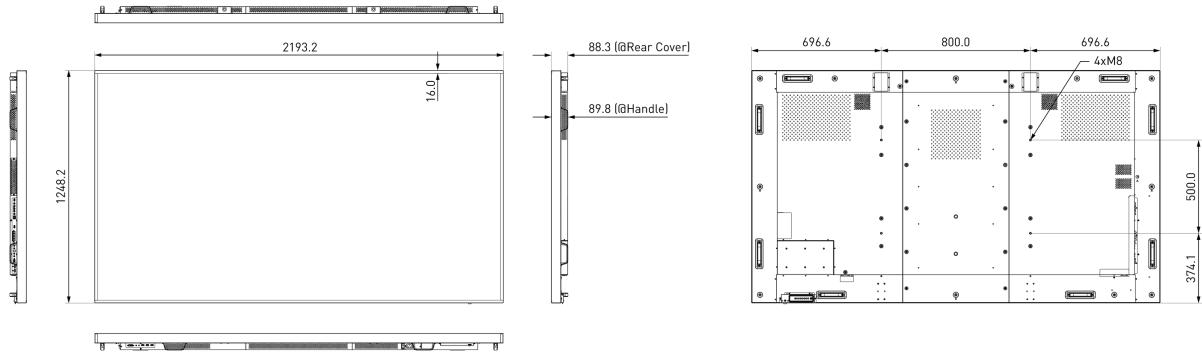

## 05 MECHANICAL

<b>Orientation</b>	landscape, portrait
<b>VESA mounting</b>	800 x 500mm
<b>Operation temperature range</b>	0°C - 40°C
<b>Storage temperature range</b>	- 20°C - 60°C

## 09 DIMENSIONS / WEIGHT

<b>Product dimensions W x H x D</b>	2193.2 x 1248.2 x 88.5mm
<b>Box dimensions W x H x D</b>	2503 x 1569 x 450mm
<b>Weight (without box)</b>	91.4kg
<b>EAN code</b>	4948570116430