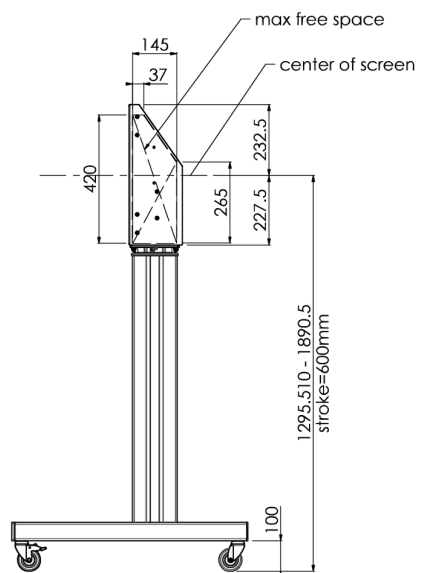

Floor lift on wheels for large format (touch) displays up to 120 kg with lockable lid for protection

Floor lift XL on wheels for (touch) screens bigger than 65", max 120 kg A motorized trolley for touch screens up to VESA 600-400. What makes this product so unique is its screen flexibility and installation ease, within just three steps the product is installed and ready for use. This wheeled stand with electrical height adjustment has continuous and silent height adjustment and an integrated screen bracket containing most VESA patterns, making it suitable for almost every display. The embedded VESA bracket has another special feature, it can be used as support for a Desktop PC at the back. Please note: If your screen is too big (VESA 600-500/600, VESA 800-500/600 or VESA 800-400), please use the [MD 052B7288](#) adapter.

01 TECHNICAL SPECIFICATION

Number of screens	1
Screen size	32" - 86"
Max weight capacity	120kg / monitor
VESA minimum	200 x 200mm
VESA maximum	600 x 400mm

02 DIMENSIONS / WEIGHT

Product dimensions W x H x D

1058 x 1890.5 x 772mm

Weight (without box)

52kg

03 RELATED INFORMATION

Related products

[MD 063B7240](#), [MD 052B7288](#)

All trademarks and registered trademarks acknowledged. E & O E. Specification subject to change without notice. All LCD's comply with ISO-9241-307:2008 in connection with pixel defects.