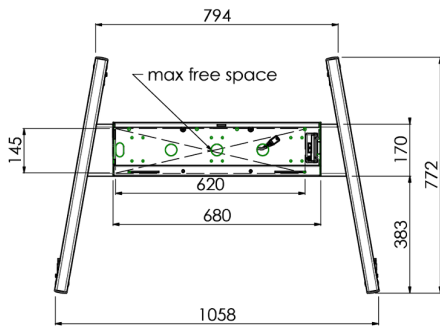

Floor lift on wheels for large format (touch) displays up to 120 kg with lockable lid for protection

Floor lift XL on wheels for (touch) screens bigger than 65", max 120 kg A motorized trolley for touch screens up to VESA 600-400. What makes this product so unique is its screen flexibility and installation ease, within just three steps the product is installed and ready for use. This wheeled stand with electrical height adjustment has continuous and silent height adjustment and an integrated screen bracket containing most VESA patterns, making it suitable for almost every display. The embedded VESA bracket has another special feature, it can be used as support for a Desktop PC at the back. Please note: If your screen is too big (VESA 600-500/600, VESA 800-500/600 or VESA 800-400), please use the [MD 052B7288](#) adapter.

01 TECHNICAL SPECIFICATION

Number of screens	1
Screen size	32" - 86"
Max weight capacity	120kg / monitor
VESA minimum	200 x 200mm
VESA maximum	600 x 400mm

02 DIMENSIONS / WEIGHT

Product dimensions W x H x D

1058 x 1890.5 x 772mm

Weight (without box)

52kg

03 RELATED INFORMATION

Related products

[MD 063B7240](#), [MD 052B7288](#)

All trademarks and registered trademarks acknowledged. E & O E. Specification subject to change without notice. All LCD's comply with ISO-9241-307:2008 in connection with pixel defects.