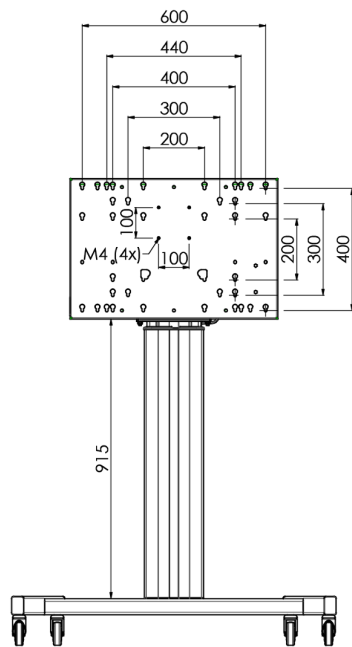

Floor lift on wheels for large format (touch) displays up to 120 kg with lockable lid for protection

Floor lift XL on wheels for (touch) screens bigger than 65", max 120 kg A motorized trolley for touch screens up to VESA 600-400. What makes this product so unique is its screen flexibility and installation ease, within just three steps the product is installed and ready for use. This wheeled stand with electrical height adjustment has continuous and silent height adjustment and an integrated screen bracket containing most VESA patterns, making it suitable for almost every display. The embedded VESA bracket has another special feature, it can be used as support for a Desktop PC at the back. Please note: If your screen is too big (VESA 600-500/600, VESA 800-500/600 or VESA 800-400), please use the [MD 052B7288](#) adapter.

01 TECHNICAL SPECIFICATION

Number of screens	1
Screen size	32" - 86"
Max weight capacity	120kg / monitor
VESA minimum	200 x 200mm
VESA maximum	600 x 400mm

02 DIMENSIONS / WEIGHT

Product dimensions W x H x D

1058 x 1890.5 x 772mm

Weight (without box)

52kg

03 RELATED INFORMATION

Related products

[MD 063B7240](#), [MD 052B7288](#)

All trademarks and registered trademarks acknowledged. E & O E. Specification subject to change without notice. All LCD's comply with ISO-9241-307:2008 in connection with pixel defects.