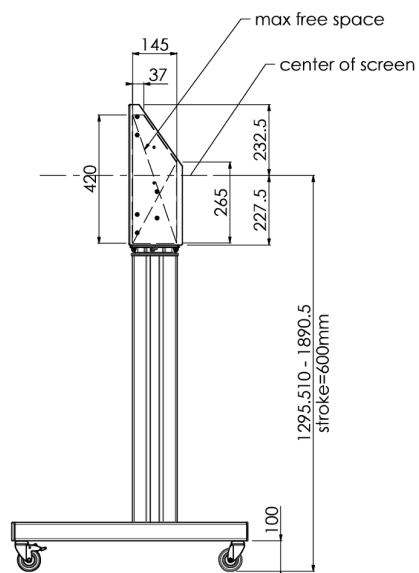

Floor lift on wheels for large format (touch) displays up to 120 kg with lockable lid for protection

Floor lift XL on wheels for (touch) screens bigger than 65", max 120 kg A motorized trolley for touch screens up to VESA 600-400. What makes this product so unique is its screen flexibility and installation ease, within just three steps the product is installed and ready for use. This wheeled stand with electrical height adjustment has continuous and silent height adjustment and an integrated screen bracket containing most VESA patterns, making it suitable for almost every display. The embedded VESA bracket has another special feature, it can be used as support for a Desktop PC at the back. Please note: If your screen is too big (VESA 600-500/600, VESA 800-500/600 or VESA 800-400), please use the [MD 052B7288](#) adapter.

01 TECHNICAL SPECIFICATION

Number of screens	1
Screen size	32" - 86"
Max weight capacity	120kg / monitor
VESA minimum	200 x 200mm
VESA maximum	600 x 400mm

02 DIMENSIONS / WEIGHT

Product dimensions W x H x D

1058 x 1890.5 x 772mm

Weight (without box)

52kg

03 RELATED INFORMATION

Related products

[MD 063B7240](#), [MD 052B7288](#)

All trademarks and registered trademarks acknowledged. E & O E. Specification subject to change without notice. All LCD's comply with ISO-9241-307:2008 in connection with pixel defects.