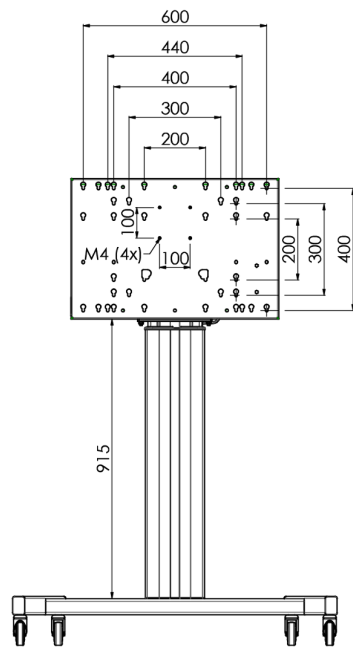

Floor lift on wheels for large format (touch) displays up to 120 kg with lockable lid for protection

Floor lift XL on wheels for (touch) screens bigger than 65", max 120 kg A motorized trolley for touch screens up to VESA 600-400. What makes this product so unique is its screen flexibility and installation ease, within just three steps the product is installed and ready for use. This wheeled stand with electrical height adjustment has continuous and silent height adjustment and an integrated screen bracket containing most VESA patterns, making it suitable for almost every display. The embedded VESA bracket has another special feature, it can be used as support for a Desktop PC at the back. Please note: If your screen is too big (VESA 600-500/600, VESA 800-500/600 or VESA 800-400), please use the [MD 052B7288](#) adapter.

01 TECHNICAL SPECIFICATION

Number of screens	1
Screen size	32" - 86"
Max weight capacity	120kg / monitor
VESA minimum	200 x 200mm
VESA maximum	600 x 400mm

02 DIMENSIONS / WEIGHT

Product dimensions W x H x D

1058 x 1890.5 x 772mm

Weight (without box)

52kg

03 RELATED INFORMATION

Related products

[MD 063B7240](#), [MD 052B7288](#)

All trademarks and registered trademarks acknowledged. E & O E. Specification subject to change without notice. All LCD's comply with ISO-9241-307:2008 in connection with pixel defects.