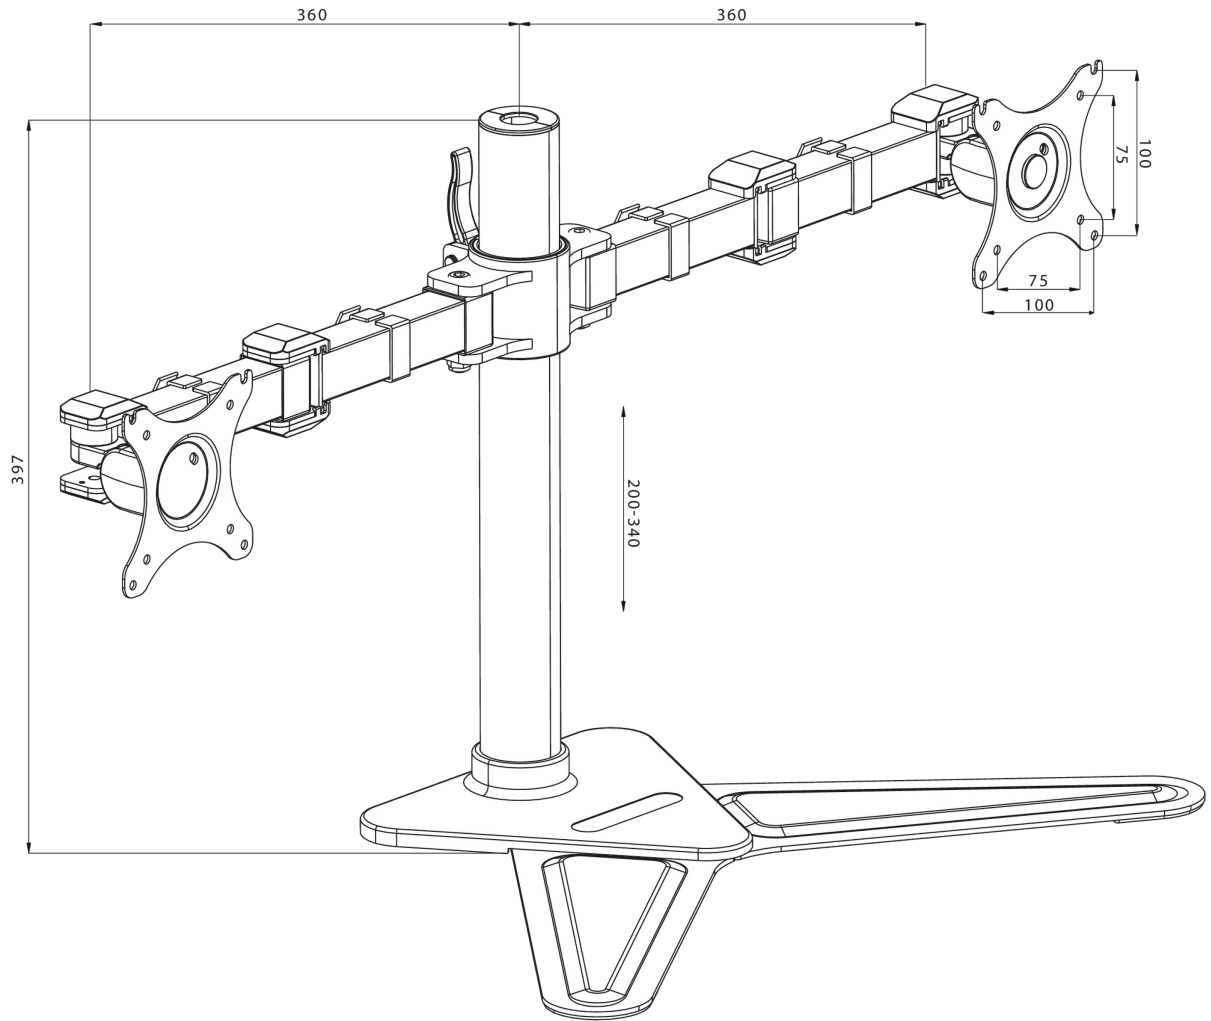

Comfortable dual desktop stand

The iiyama DS1002D-B1 is a desk mount stand for two flat screens up to 30". The monitor arm allows you to save space on your desk reducing the number of stands to one only and the cable management system makes it easier to keep your workplace tidy. The easy to set-up stand offers broad adjustment capabilities, including tilt, swivel, height and rotation, so you can easily adjust the position of both screens to your preferences assuring comfortable and healthy body posture.

01 TECHNICAL SPECIFICATION

Type	desk stand for desktop monitor
Number of screens	2
Desk monut	stand
Screen size	10" - 30"
Height adjustment	200 - 340mm
Screen rotation	PIVOT 90°
Tilt	-85° - 15°
Swivel	180°
Max weight capacity	10kg / monitor
VESA minimum	75 x 75mm
VESA maximum	100 x 100mm

02 DIMENSIONS / WEIGHT

EAN code

4948570032068

All trademarks and registered trademarks acknowledged. E & O E. Specification subject to change without notice. All LCD's comply with ISO-9241-307:2008 in connection with pixel defects.