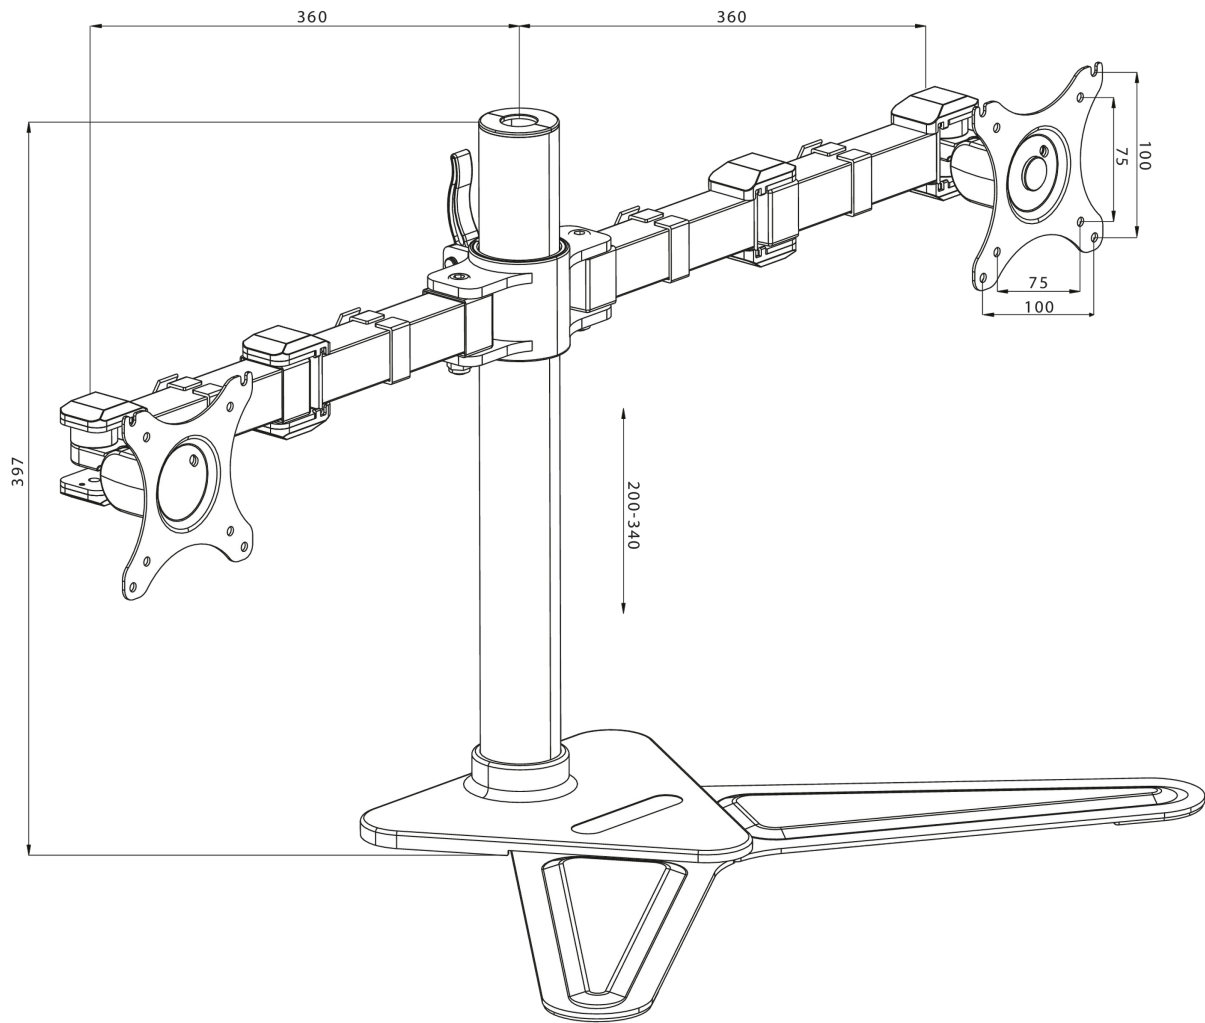

Comfortable dual desktop stand

The iiyama DS1002D-B1 is a desk mount stand for two flat screens up to 30". The monitor arm allows you to save space on your desk reducing the number of stands to one only and the cable management system makes it easier to keep your workplace tidy. The easy to set-up stand offers broad adjustment capabilities, including tilt, swivel, height and rotation, so you can easily adjust the position of both screens to your preferences assuring comfortable and healthy body posture.

01 TECHNICAL SPECIFICATION

Type	desk stand for desktop monitor
Number of screens	2
Desk monut	stand
Screen size	10" - 30"
Height adjustment	200 - 340mm
Screen rotation	PIVOT 90°
Tilt	-85° - 15°
Swivel	180°
Max weight capacity	10kg / monitor
VESA minimum	75 x 75mm
VESA maximum	100 x 100mm

02 DIMENSIONS / WEIGHT

EAN code

4948570032068

All trademarks and registered trademarks acknowledged. E & O E. Specification subject to change without notice. All LCD's comply with ISO-9241-307:2008 in connection with pixel defects.