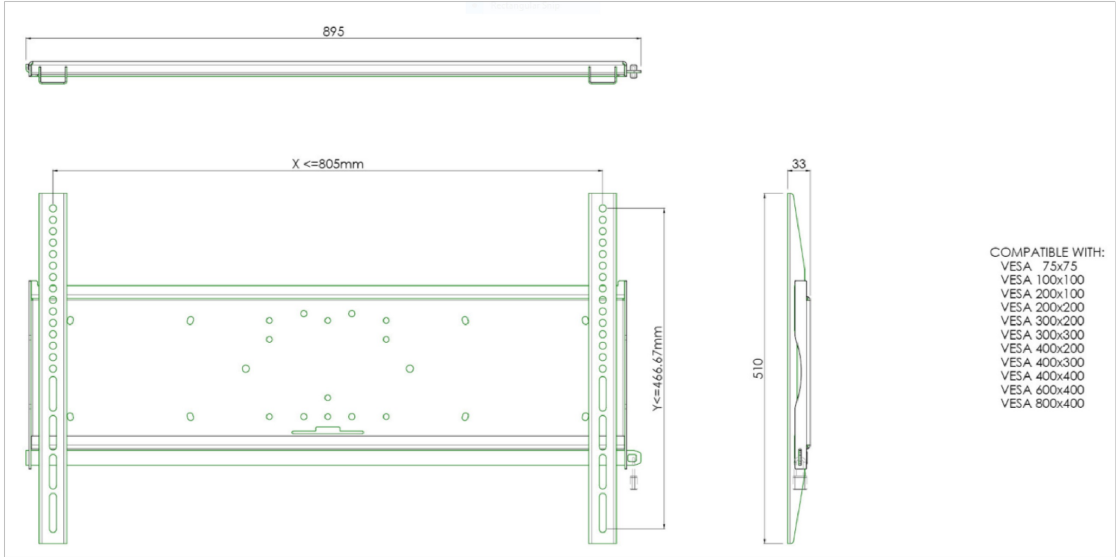

Universal wall mount, max 805x466mm. 125kg

All universal wall mounts are VESA compatible. Besides wall mounting, our wall mounts can be used for ceiling mounting in combination with a tube set, and directly fastened to the stands thanks to its 170 x 140 mm mounting pattern. The mounts include fastening material to secure the mount to the display. Furthermore they include a safety bar or fixation, offering you protection from theft; a padlock is to be added separately.

01 TECHNICAL SPECIFICATION

VESA minimum	75 x 75mm
VESA maximum	800 x 400mm

All trademarks and registered trademarks acknowledged. E & O E. Specification subject to change without notice. All LCD's comply with ISO-9241-307:2008 in connection with pixel defects.