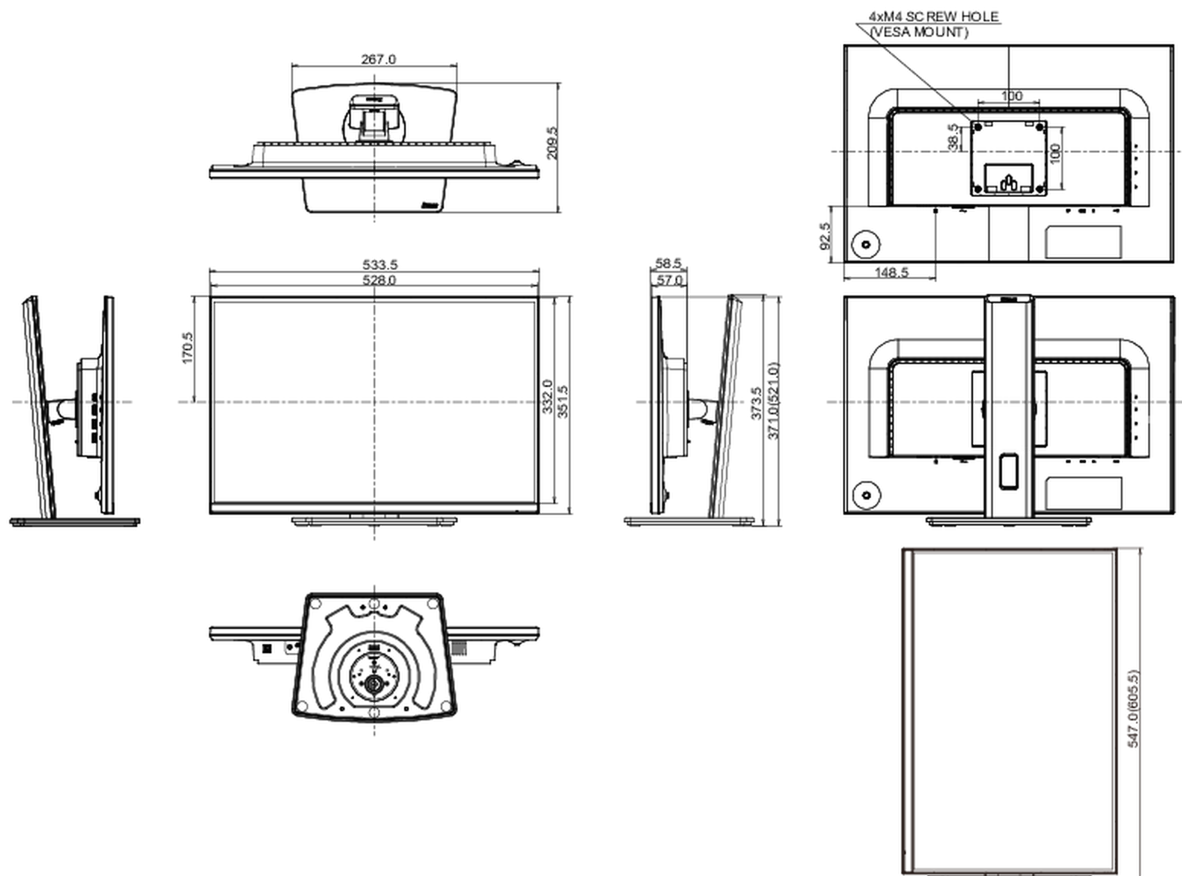

04 MECHANICAL

Display position adjustments	height, swivel, tilt, pivot (rotation both sides)
Height adjustment	150mm
Rotation (PIVOT function)	90°
Swivel stand	90°; 45° left; 45° right
Tilt angle	23° up; 5° down
VESA mounting	100 x 100mm

CE, TÜV-GS, EAC, RoHS support, ErP, WEEE, REACH, UKCA

Energy efficiency class (Regulation (EU) 2017/1369)

D

REACH SVHC

above 0.1%: Lead

08 DIMENSIONS / WEIGHT

Product dimensions W x H x D

533.5 x 371 (521) x 209.5mm

Box dimensions W x H x D

613 x 437 x 130mm

Weight (without box)

5.1kg

Weight (with box)

6.6kg

EAN code

4948570123827