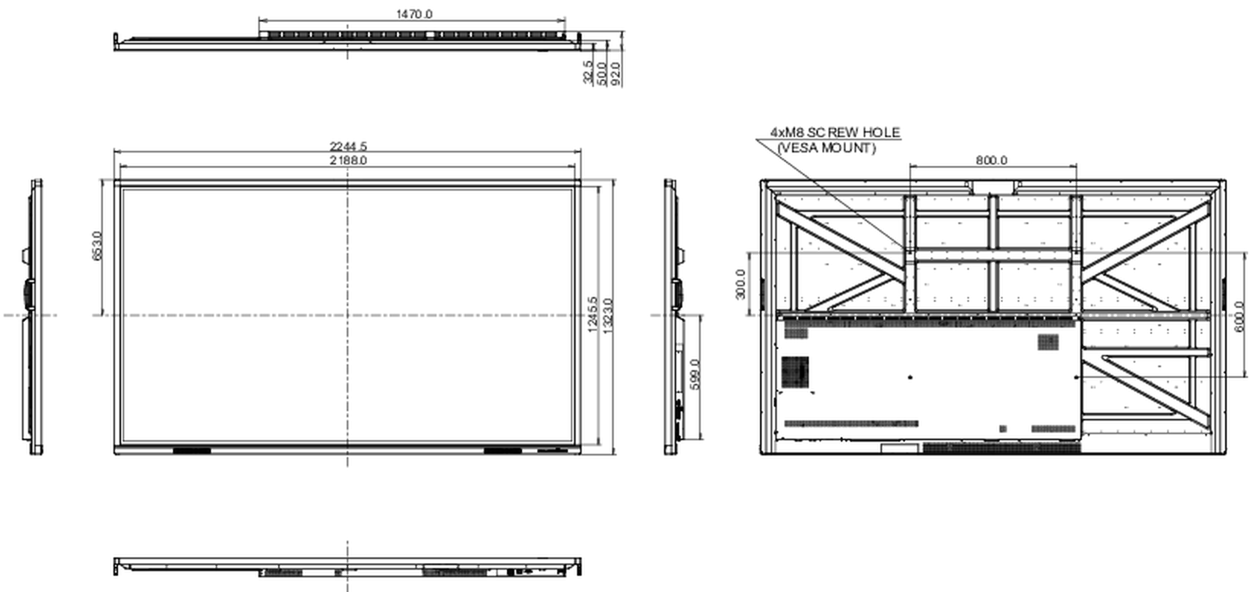

## 10 DIMENSIONS / WEIGHT

<b>Product dimensions W x H x D</b>	2244.5 x 1323 x 92mm
<b>Box dimensions W x H x D</b>	2406 x 1474 x 280mm
<b>Weight (without box)</b>	98.5kg
<b>Weight (with box)</b>	128.1kg
<b>EAN code</b>	4948570123728