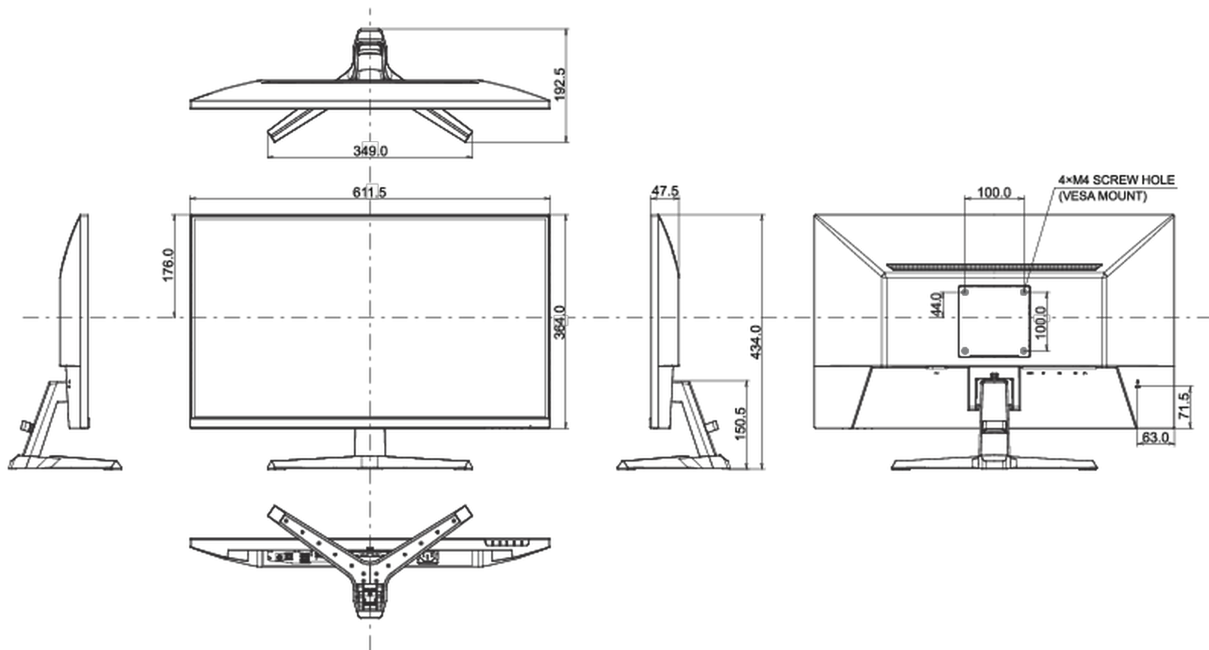

Other

quick start guide, safety guide

06 POWER MANAGEMENT

Power supply unit

internal

Power supply

AC 50 - 60V, 100/240Hz

Power usage

22W typical, 0.5W stand by, 0.3W off mode

07 SUSTAINABILITY

Regulations

CE, TÜV-Bauart, EAC, VCCI-B, PSE, RoHS support, ErP, WEEE, REACH, UKCA

Energy efficiency class (Regulation (EU) 2017/1369)

E

08 DIMENSIONS / WEIGHT

Product dimensions W x H x D

611.5 x 434 x 192.5mm

Box dimensions W x H x D

688 x 465 x 125mm

Weight (without box)

3.9kg

Weight (with box)

5.4kg

EAN code

4948570122752

All trademarks and registered trademarks acknowledged. E & O E. Specification subject to change without notice. All LCD's comply with ISO-9241-307:2008 in connection with pixel defects.

© IYAMA CORPORATION. ALL RIGHTS RESERVED

05.05.2024 19:16:26