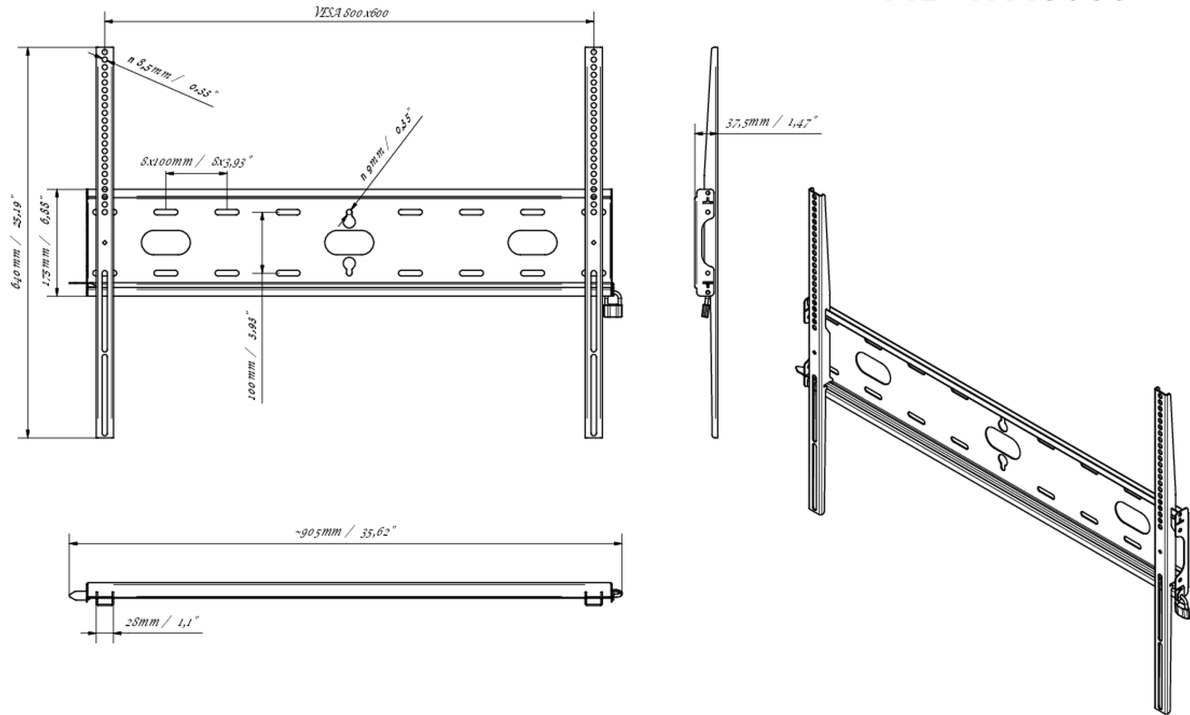

### Universal wall mount, up to VESA 800x600mm, max. 125kg

With the easy and quick fixation system, this wall mount guarantees safe usage in environments like schools and other public utility buildings.

#### 01 DEVICE

Type Wall Mount

#### 02 TECHNICAL SPECIFICATION

Max weight capacity	125kg / monitor
VESA minimum	100 x 100mm
VESA maximum	800 x 600mm

## 03 DIMENSIONS / WEIGHT

Product dimensions W x H x D	860 x 640 x 37.5mm
Box dimensions W x H x D	930 x 220 x 40mm
Weight (without box)	3.3kg
Weight (with box)	4kg
EAN code	5902841107380