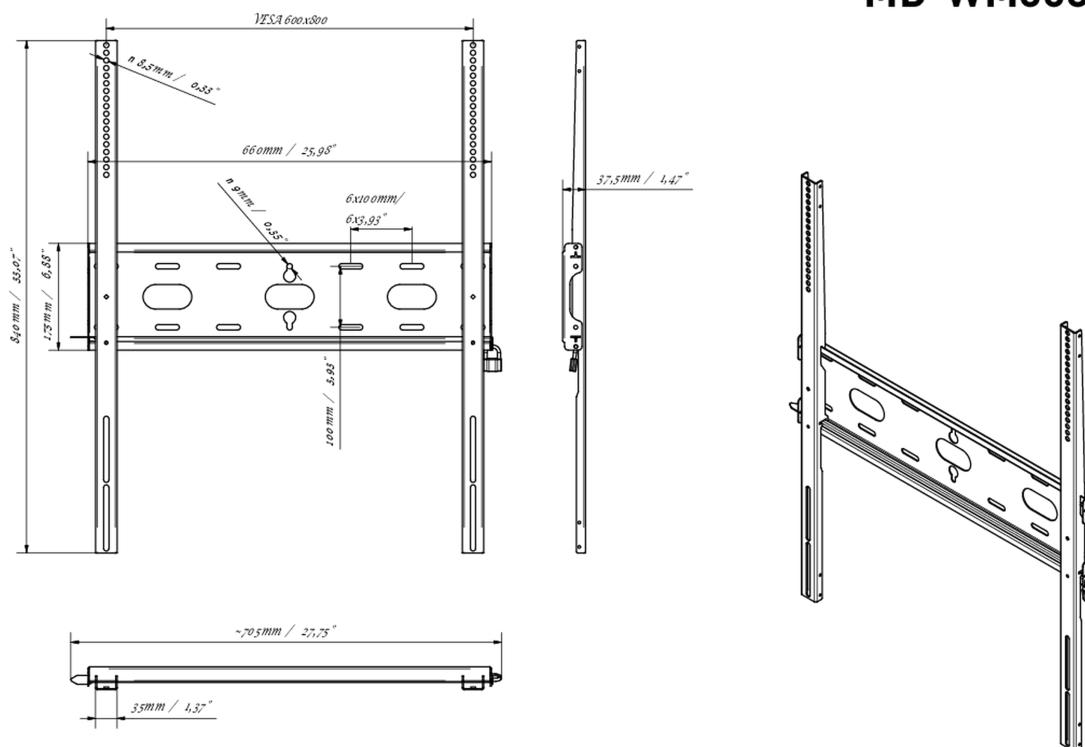

### Universal wall mount, up to VESA 600x800mm, max. 125kg

With the easy and quick fixation system, this wall mount guarantees safe usage in environments like schools and other public utility buildings.

#### 01 DEVICE

Type Wall Mount

#### 02 TECHNICAL SPECIFICATION

Max weight capacity	125kg / monitor
VESA minimum	400 x 400mm
VESA maximum	600 x 800mm

## 03 DIMENSIONS / WEIGHT

Product dimensions W x H x D 660 x 840 x 37.5mm

Box dimensions W x H x D 930 x 220 x 40mm

Weight (without box) 3.4kg

Weight (with box) 4.1kg

EAN code 5902841107069