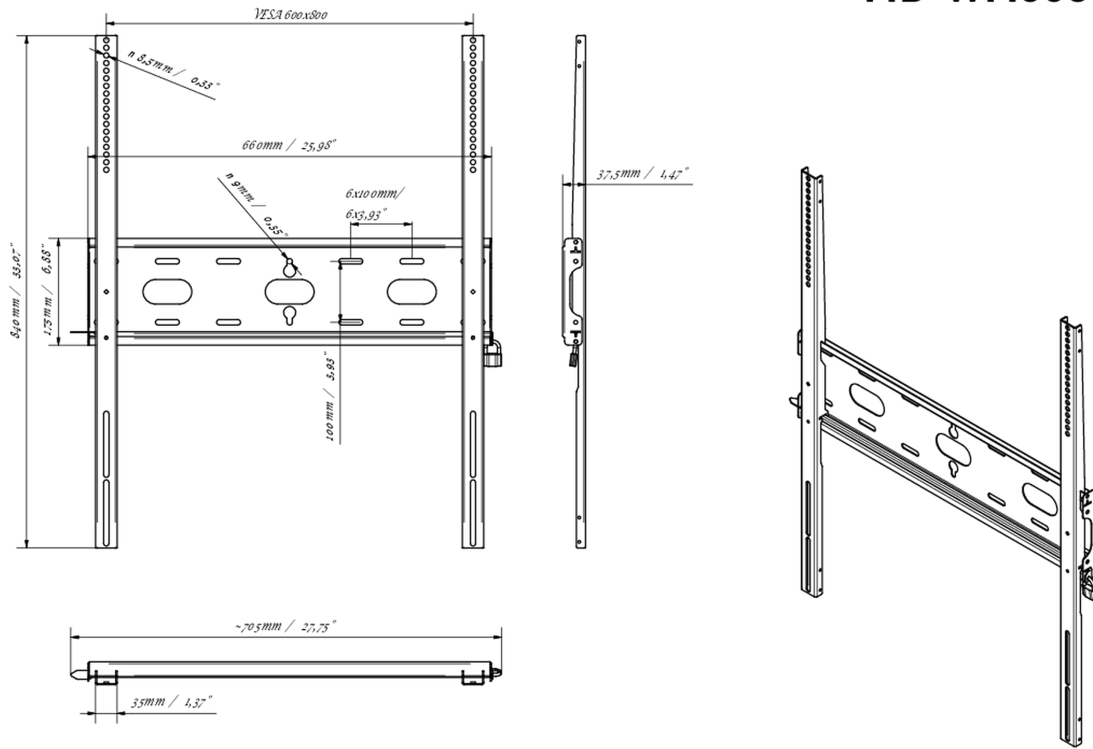

MD-WM6080

All trademarks and registered trademarks acknowledged. E & O E. Specification subject to change without notice. All LCD's comply with ISO-9241-307:2008 in connection with pixel defects.

© IIYAMA CORPORATION. ALL RIGHTS RESERVED