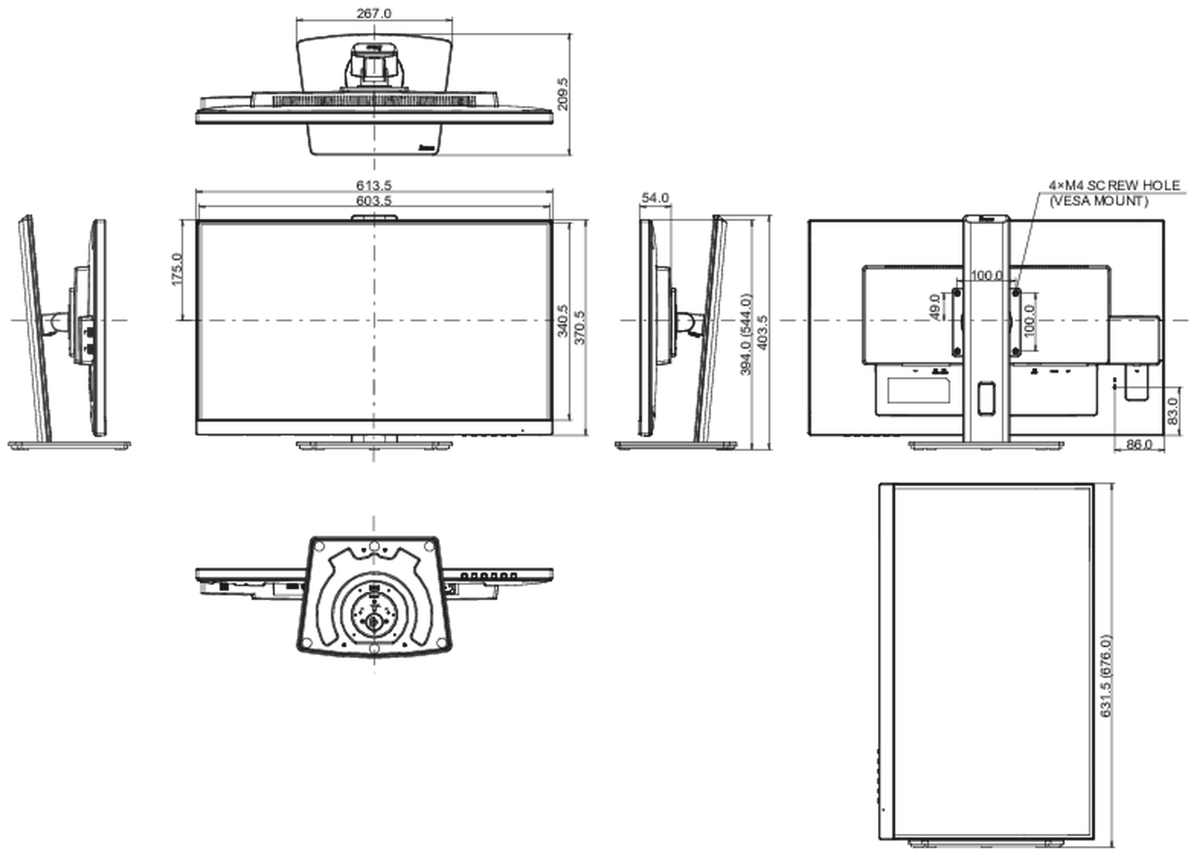

04 MECHANICAL

Display position adjustments	height, swivel, tilt, pivot (rotation both sides)
Height adjustment	150mm
Rotation (PIVOT function)	90°
Swivel stand	90°; 45° left; 45° right
Tilt angle	23° up; 5° down

VESA mounting	100 x 100mm
Cable management system	yes

05 ACCESSORIES INCLUDED

Cables	power, USB, HDMI, DP
Other	quick start guide, safety guide

06 POWER MANAGEMENT

Power supply unit	internal
Power supply	AC 100 - 240V, 50/60Hz
Power usage	25W typical, 0.5W stand by, 0.3W off mode

08 DIMENSIONS / WEIGHT

Product dimensions W x H x D	613.5 x 394 (544) x 209.5mm
Weight (without box)	6.7kg
EAN code	4948570121656

All trademarks and registered trademarks acknowledged. E & O E. Specification subject to change without notice. All LCD's comply with ISO-9241-307:2008 in connection with pixel defects.