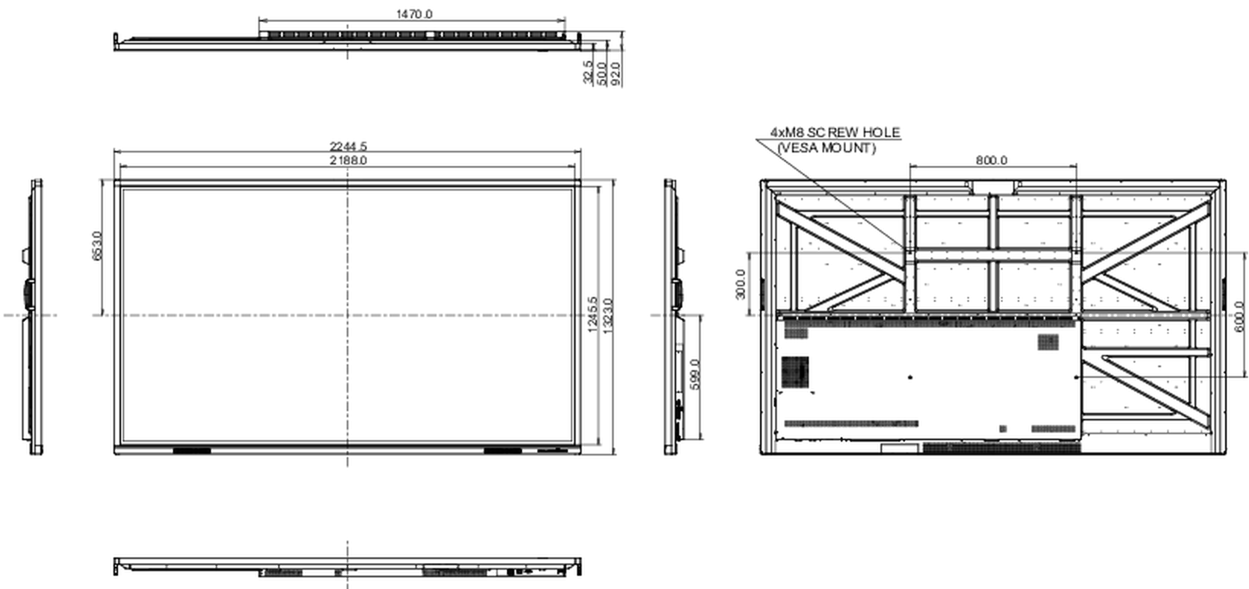

REACH SVHC above 0.1%: Lead

10 DIMENSIONS / WEIGHT

Product dimensions W x H x D 2245 x 1323 x 92mm

Box dimensions W x H x D 2406 x 1474 x 280mm

Weight (without box) 98.5kg

Weight (with box) 128.1kg

EAN code 4948570122875