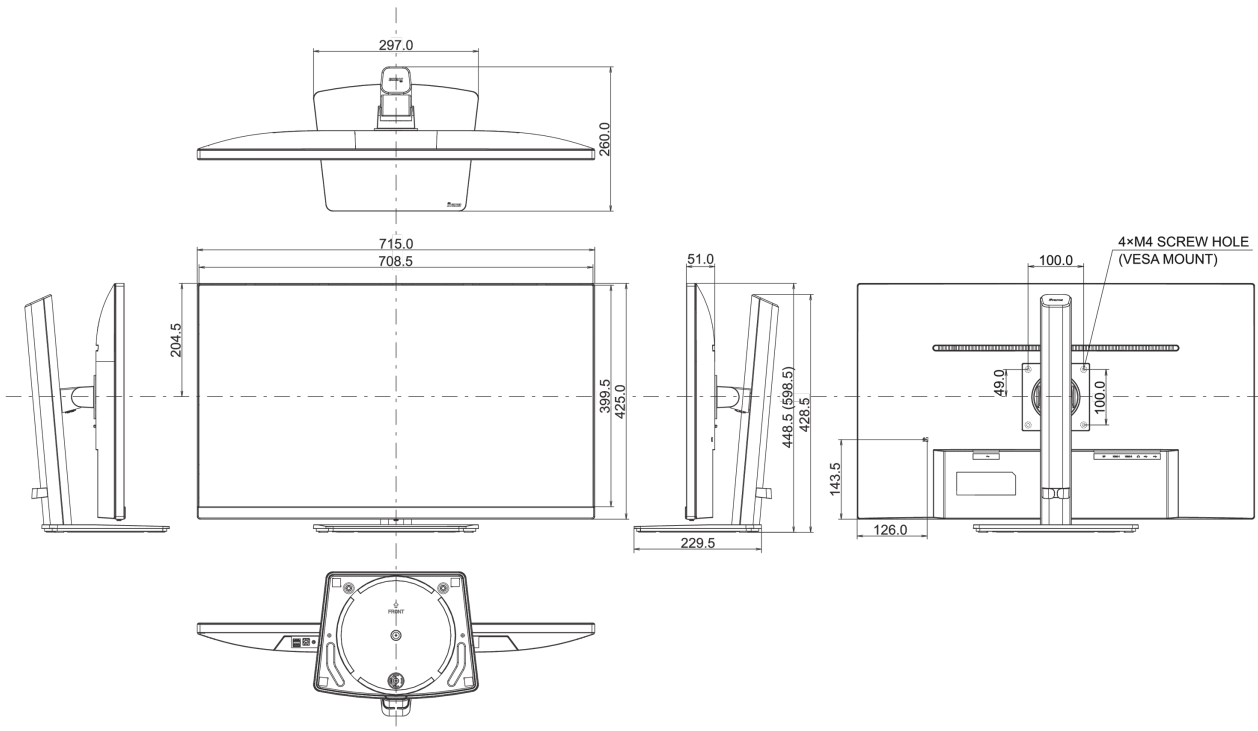

## 04 MECHANICAL

Display position adjustments	height, swivel, tilt
Height adjustment	150mm
Swivel stand	90°; 45° left; 45° right
Tilt angle	23° up; 5° down
VESA mounting	100 x 100mm
Cable management system	yes

## 08 DIMENSIONS / WEIGHT

Product dimensions W x H x D	715 x 448.5 (598.5) x 260mm
Box dimensions W x H x D	802 x 487 x 146mm
Weight (without box)	7.9kg
Weight (with box)	9.7kg
EAN code	4948570120864

*All trademarks and registered trademarks acknowledged. E & O E. Specification subject to change without notice. All LCD's comply with ISO-9241-307:2008 in connection with pixel defects.*