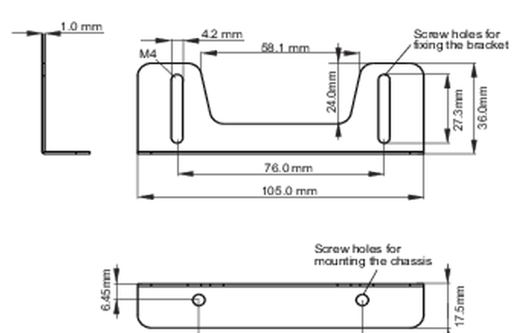

### 01 TECHNICAL SPECIFICATION

Type mounting bracket

#### ● Bracket dimensions

<Bracket A>

<Bracket B>

### 02 DIMENSIONS / WEIGHT

● Bracket dimensions

03 RELATED INFORMATION

Related products

[ProLite TF1615MC-B1](#)

All trademarks and registered trademarks acknowledged. E & O E. Specification subject to change without notice. All LCD's comply with ISO-9241-307:2008 in connection with pixel defects.