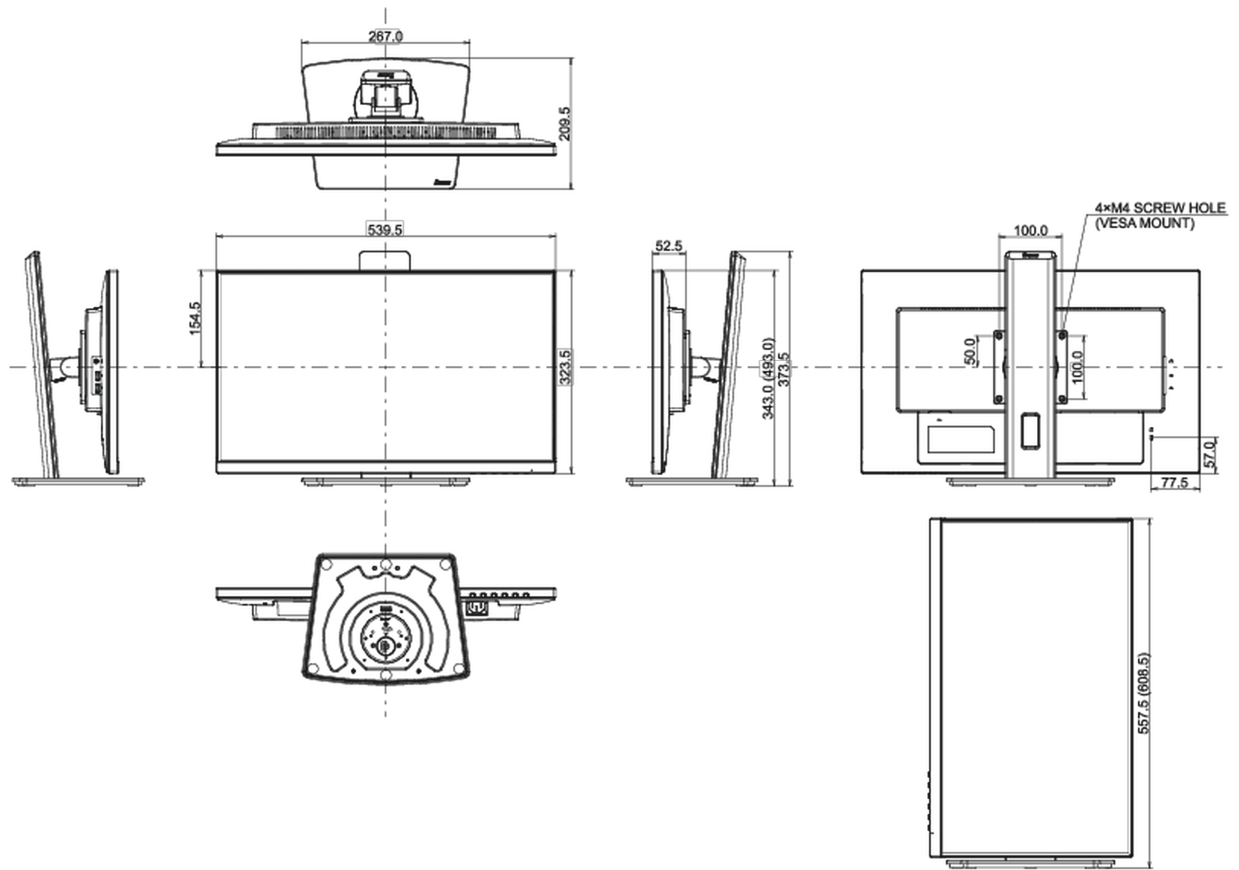

## 04 MECHANICAL

Display position adjustments	height, swivel, tilt, pivot (rotation both sides)
Height adjustment	150mm
Rotation (PIVOT function)	90°
Swivel stand	90°; 45° left; 45° right
Tilt angle	23° up; 5° down
VESA mounting	100 x 100mm

## 08 DIMENSIONS / WEIGHT

Product dimensions W x H x D	539.5 x 343 (493) x 209.5mm
Box dimensions W x H x D	608 x 395 x 150mm
Weight (without box)	5.6kg
Weight (with box)	7.0kg
EAN code	4948570121762

All trademarks and registered trademarks acknowledged. E & O E. Specification subject to change without notice. All LCD's comply with ISO-9241-307:2008 in connection with pixel defects.