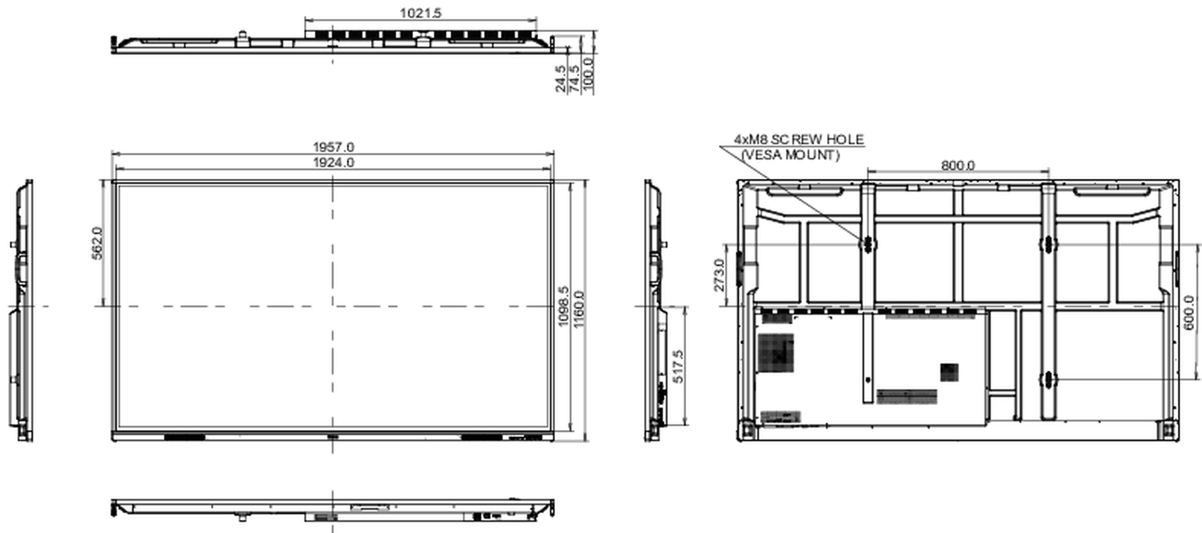

09 SUSTAINABILITY

Regulations

CB, CE, TÜV-Bauart, EAC, RoHS support, ErP, WEEE, REACH (RoHS)

REACH SVHC

above 0.1%: Lead

10 DIMENSIONS / WEIGHT

Product dimensions W x H x D

1957 x 1160 x 100mm

Box dimensions W x H x D

2110 x 1283 x 225mm

Weight (without box)

58.6kg

Weight (with box)

75.9kg

EAN code

4948570121854

All trademarks and registered trademarks acknowledged. E & O E. Specification subject to change without notice. All LCD's comply with ISO-9241-307:2008 in connection with pixel defects.

© IYAMA CORPORATION. ALL RIGHTS RESERVED