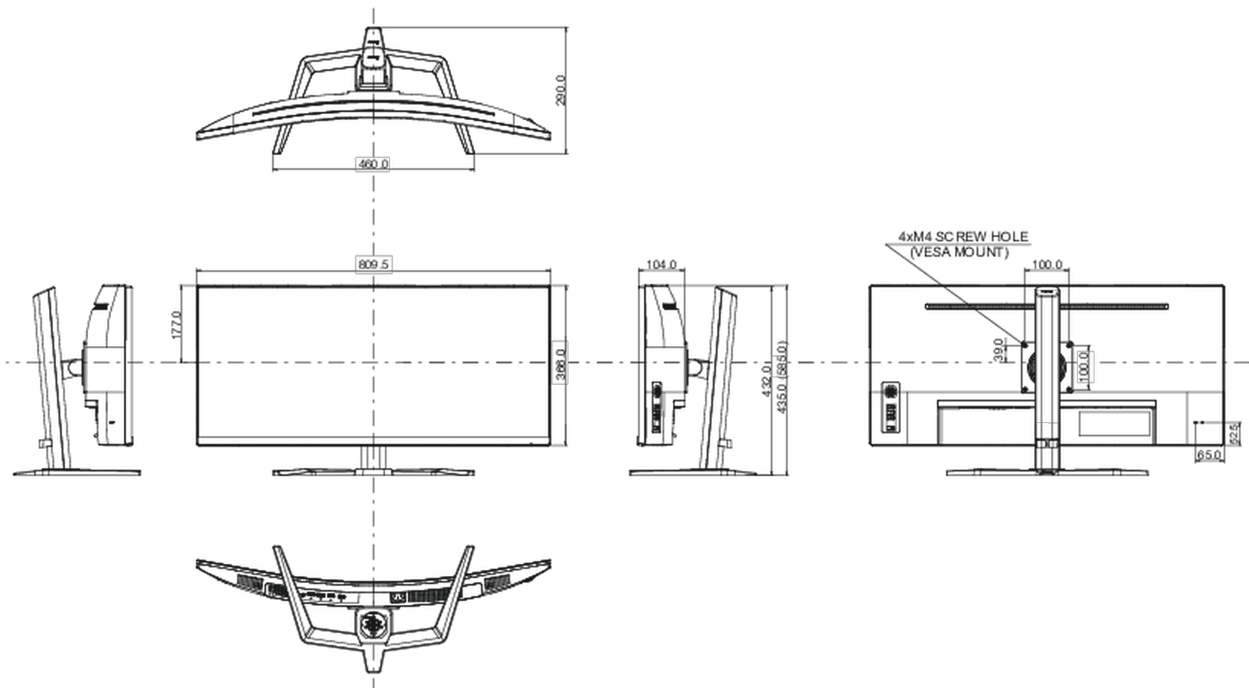

01 DISPLAY CHARACTERISTICS

Diagonal	34", 86.4cm
Panel	VA LED, matte finish
Curved	1500R
Native resolution	3440 x 1440 @165Hz (4.9 megapixel UWQHD, DisplayPort)
Aspect ratio	21:9
Panel brightness	550 cd/m ²
Static contrast	3000:1
Advanced contrast	80M:1
Response time (MPRT)	0.4ms
Viewing zone	horizontal/vertical: 178°/178°, right/left: 89°/89°, up/down: 89°/89°
Colour support	16.7mIn 8bit
Horizontal Sync	30 - 160kHz
Viewable area W x H	797.22 x 333.72mm, 31.4 x 13.1"
Pixel pitch	0.232mm
Colour	matte, black

04 MECHANICAL

Display position adjustments	height, tilt
Height adjustment	150mm
Tilt angle	23° up; 5° down
VESA mounting	100 x 100mm

05 ACCESSORIES INCLUDED

Cables	power, USB, HDMI, DP
Other	quick start guide, safety guide

08 DIMENSIONS / WEIGHT

Product dimensions W x H x D	809.5 x 435 (585) x 290mm
Box dimensions W x H x D	900 x 480 x 236mm
Weight (without box)	12.4kg
Weight (without stand)	9.4kg
EAN code	4948570121427

All trademarks and registered trademarks acknowledged. E & O E. Specification subject to change without notice. All LCD's comply with ISO-9241-307:2008 in connection with pixel defects.