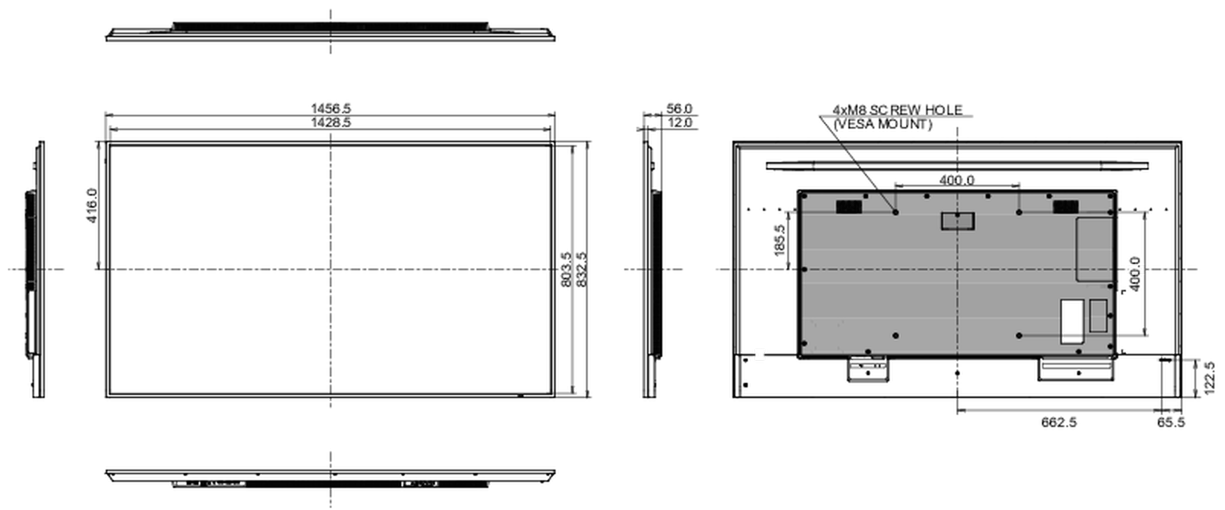

All trademarks and registered trademarks acknowledged. E & O E. Specification subject to change without notice. All LCD's comply with ISO-9241-307:2008 in connection with pixel defects.

© IYAMA CORPORATION. ALL RIGHTS RESERVED