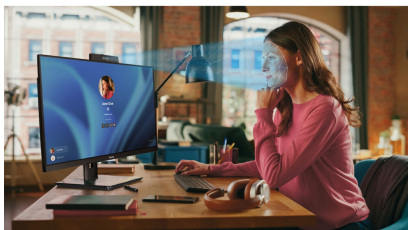

27" IPS monitor with a built-in Windows Hello camera and microphone

The XUB2790QSUH is a first-rate 27" desktop monitor designed for both professional and personal use. The IPS panel with QHD (2560x 1440) resolution ensures precise and consistent colour reproduction, delivering stunning visuals with wide viewing angles. Featuring a Blue Light Reducer and flicker-free LCD technology, it reduces eye strain, providing a comfortable viewing experience.

Equipped with a 150mm height-adjustable stand offering pivot and swivel functions, it allows for easy customization of screen position to suit your preferences. Moreover, it boasts a built-in 1080p autofocus webcam (2MP) and microphone compliant with Windows Hello, adding convenience and security to your workspace.

Webcam Windows hello

The built-in web camera with microphone and autofocus guarantees seamless compatibility with any video or web conferencing platform. Compliance with Windows Hello allows users to sign in to their devices using biometric authentication methods. It provides a convenient and secure way to access devices and applications without the need for passwords.