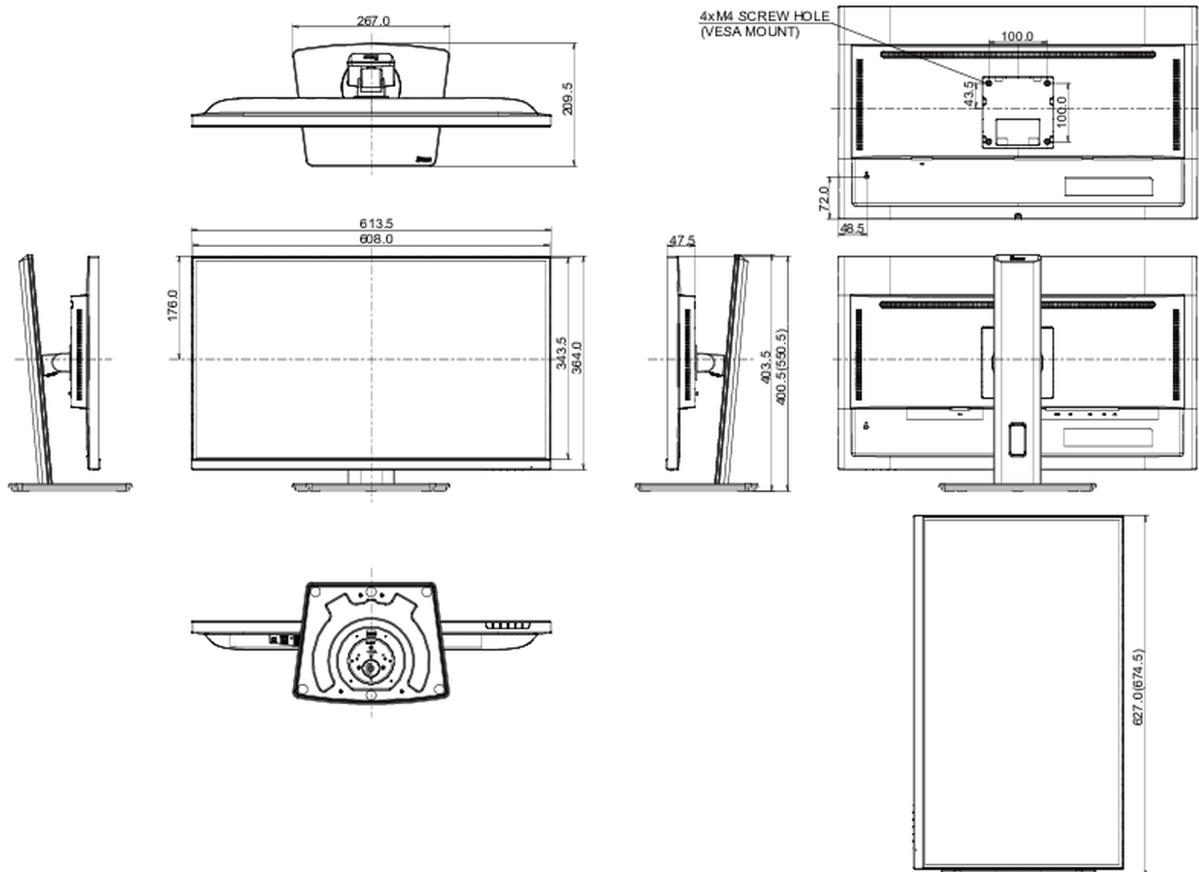

04 MECHANICAL

Display position adjustments	height, swivel, tilt, pivot (rotation both sides)
Height adjustment	150mm
Rotation (PIVOT function)	90°
Swivel stand	90°; 45° left; 45° right
Tilt angle	23° up; 5° down
VESA mounting	100 x 100mm

TCO Certified, CE, TÜV-Bauart, EAC, VCCI-B, PSE, RoHS support, ErP, WEEE, REACH, UKCA

Energy efficiency class (Regulation (EU) 2017/1369)

E

REACH SVHC

above 0.1%: Lead

08 DIMENSIONS / WEIGHT

Product dimensions W x H x D

613.5 x 400.5 (550.5) x 209.5mm

Box dimensions W x H x D

679 x 427 x 130mm

EAN code

4948570124183

All trademarks and registered trademarks acknowledged. E & O E. Specification subject to change without notice. All LCD's comply with ISO-9241-307:2008 in connection with pixel defects.