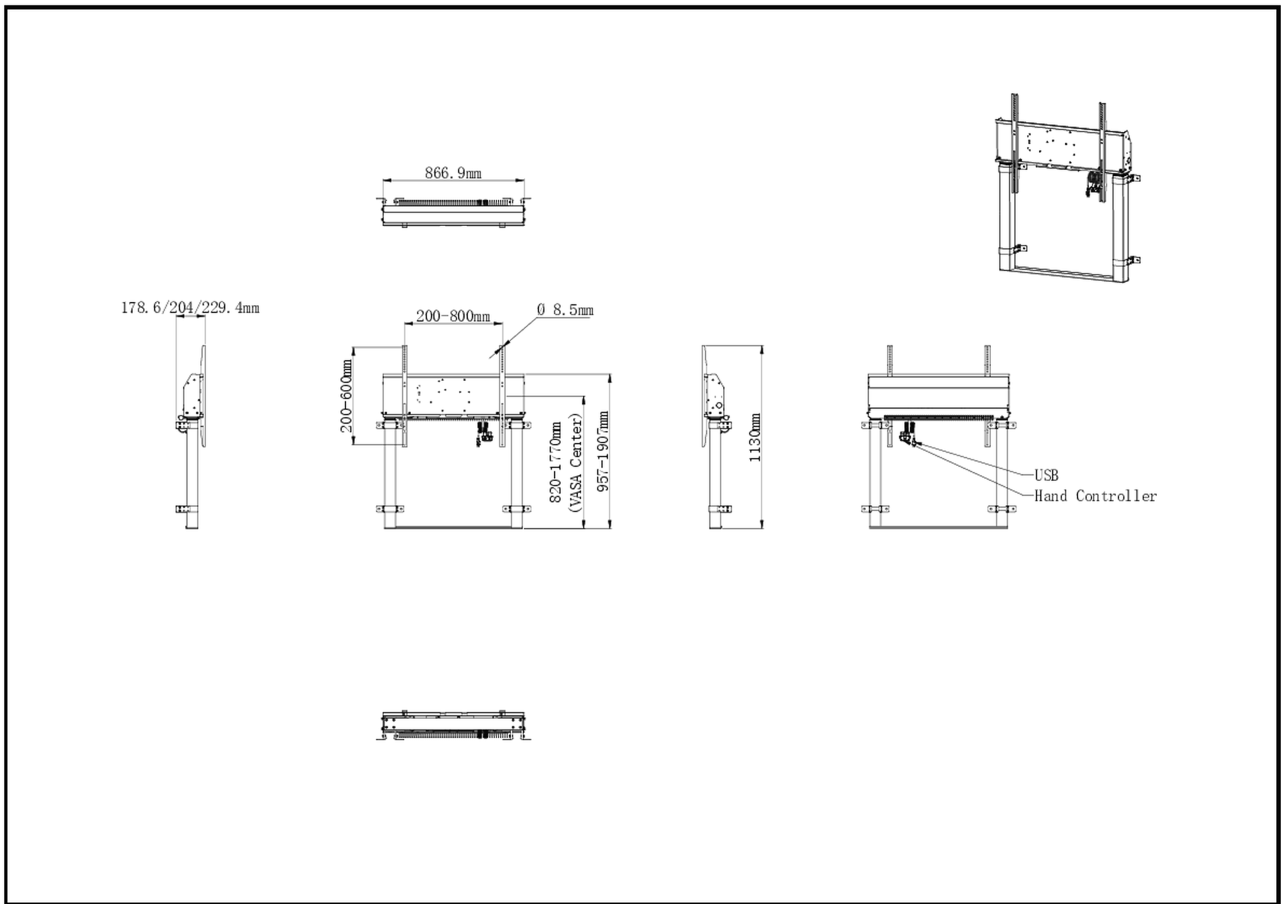

Single column electric floor lift for monitors up to 98"

This fixed on-floor and wall single-column electric lift stand is a perfect solution for 55"-98" displays. It's suitable with screens up to VESA 800x600mm and up to 120kg. Equipped with an easy mount, based on "pull and release" brackets and a wired remote, it is a perfect solution for displays placed in classrooms or conference rooms.

*To mount a 105" display you need the additional mounting kit MD-ADAP001

01 ТЕХНИЧЕСКИЕ ХАРАКТЕРИСТИКИ

Type	White, 1.8m
Number of screens	1
Screen size	55" - 105"
Height adjustment	950mm, Centre of the screen is 812 - 1762mm
Max weight capacity	120kg / монитор
VESA maximum	800 x 600mm
Extra	For screens up to 98" (105" needs additional mounting kit - MD-ADAP001), cable management, customized cables (Power, USB, Control pad)

02 РАЗМЕР / ВЕС

Размер продукта Ш x В x Г 886.9 x 1770 x 178.6229.4мм

Размер коробки Ш x В x Г 1132 x 182 x 754мм

Вес (без упаковки) 35.4кг

Вес (с упаковкой) 38кг

EAN код 4948570033263

03 СОПУТСТВУЮЩАЯ ИНФОРМАЦИЯ