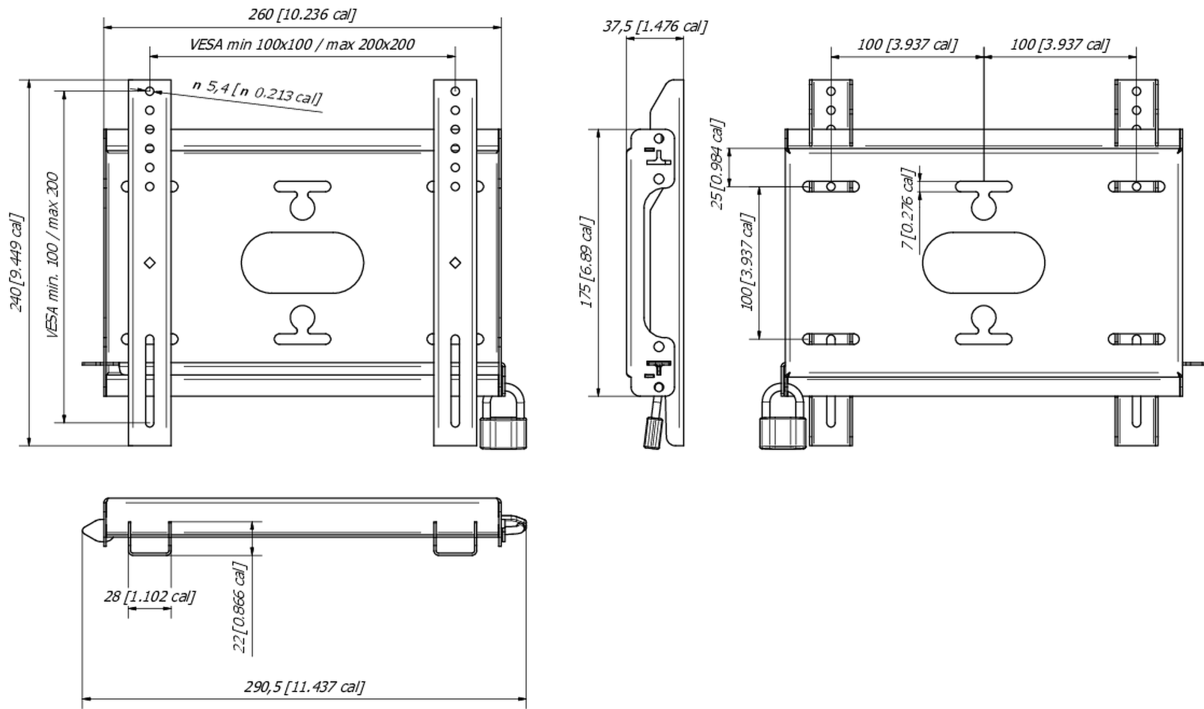

Universal wall mount, up to VESA 200x200mm, max. 50kg

With the easy and quick fixation system, this wall mount guarantees safe usage in environments like schools and other public utility buildings.

01 DEVICE

Type Wall Mount

02 TECHNICAL SPECIFICATION

Max weight capacity	50kg / monitor
VESA minimum	100 x 100mm
VESA maximum	200 x 200mm

MD-WM2020

03 DIMENSIONS / WEIGHT

Product dimensions W x H x D 240 x 37,5 x %3mm

Weight (without box) 1.1kg

EAN code 4948570033300

MD-WM2020

All trademarks and registered trademarks acknowledged. E & O E. Specification subject to change without notice. All LCD's comply with ISO-9241-307:2008 in connection with pixel defects.