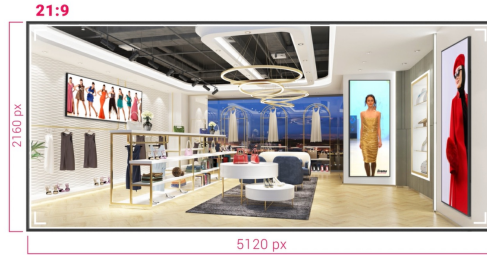

**LFD - SIGNAGE DISPLAYS****INFORMATION**

## 105" Professional 5KUW Display for specialised 21:9 panoramic commercial signage

Experience a true 21:9 Panoramic Ultra-Wide view for all your content with the jaw dropping 105" displays of iiyama. This super sleek thin bezel design display shows vibrant and larger than life imagery and videos using 5KUW resolution to make the difference.

Whether installed in mission critical control room facilities or vibrant digital signage for high end retail spaces, this iiyama 105" large format display offers businesses an easy and effective solution to help capture their audience's attention. Designed to perform in continual, around the clock environments, the LH10551UWS-B1AG can be installed and utilised in landscape and portrait orientation to create the most stimulating imagery in any space.

## Flexible Orientation

The ability to position the displays in landscape or portrait orientation means you can make the most of any space and bring your messaging, advertisements, videos and safety information to your audience.