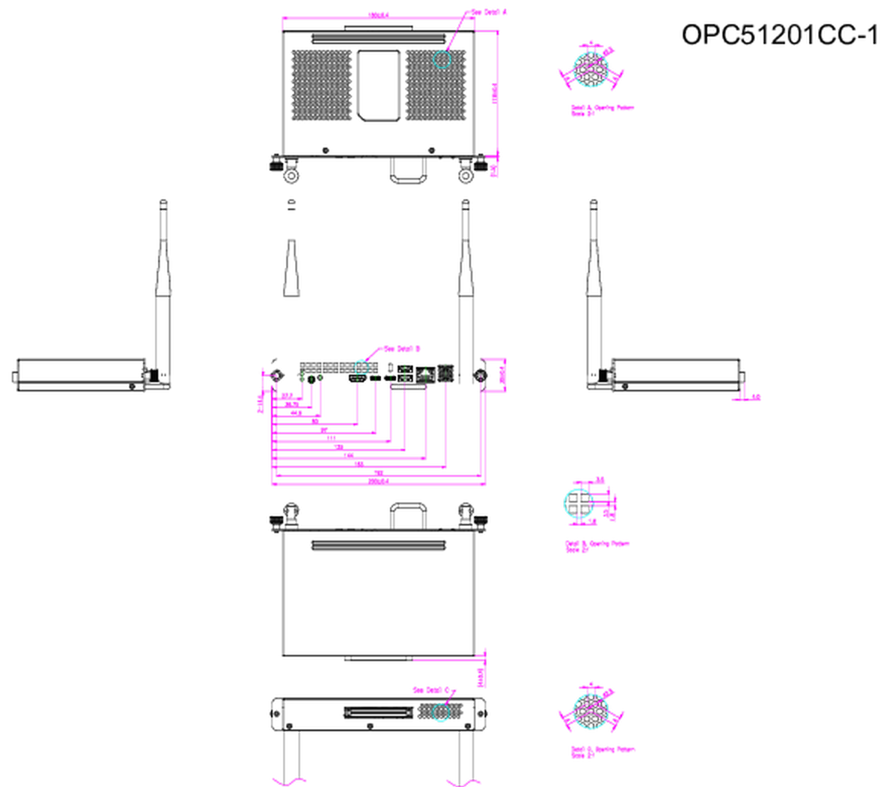

An Intel® i5 OPS slot PC with Windows® 11 which supports 5K (5120x2160) resolution

This mini OPS PC with Intel® Core™ i5 inside turns your iiyama (interactive) large format display into a stand-alone solution. It comes equipped with a powerful Intel® processor with integrated Ultra HD graphics and a fast SSD drive. No hassle with cables and having to mount a PC at the back of the monitor or on a floor lift. The OPC51201CC-1 is also very quiet with a noise level below 34dB at 100% CPU load at 1meter distance. Simply slide in the iiyama OPS slot PC and get started right away.

01 УСТРОЙСТВО

Type	OPS slot PC
CPU	Intel® Core™ i5-1240P, TPM 2.0 (Trusted Platform Module), vPro Essential
RAM	16GB DDR4
SSD	256GB M.2
Graphics	Integrated Intel® Iris® Xe
Chipset	Intel®
Sound card	Integrated High Definition Audio Stereo
Network	10/100/1000M Adapter
WiFi	802.11 a/b/g/n/ac/ax (M.2 NVME)
Bluetooth	5.3
Operating system	Windows 11 IoT Enterprise
LAN (RJ45)	x1
USB	3.0 x2, 2.0 x2, 3.2 (Type C) x2 (support DP Alt mode)
HDMI Out	x1 (2.0)
Microphone In	x1 (mic and headset combo)

02 POWER-MANAGEMENT

Потребляемая мощность 95W стандарт, 0.5W ожидание

03 РАЗМЕР / ВЕС

Размер продукта 180 x 119 x 30мм

Вес (без упаковки)	0.75кг
Вес (с упаковкой)	0.95кг
EAN код	4948570033188

04 ВНЕШНИЕ УСЛОВИЯ