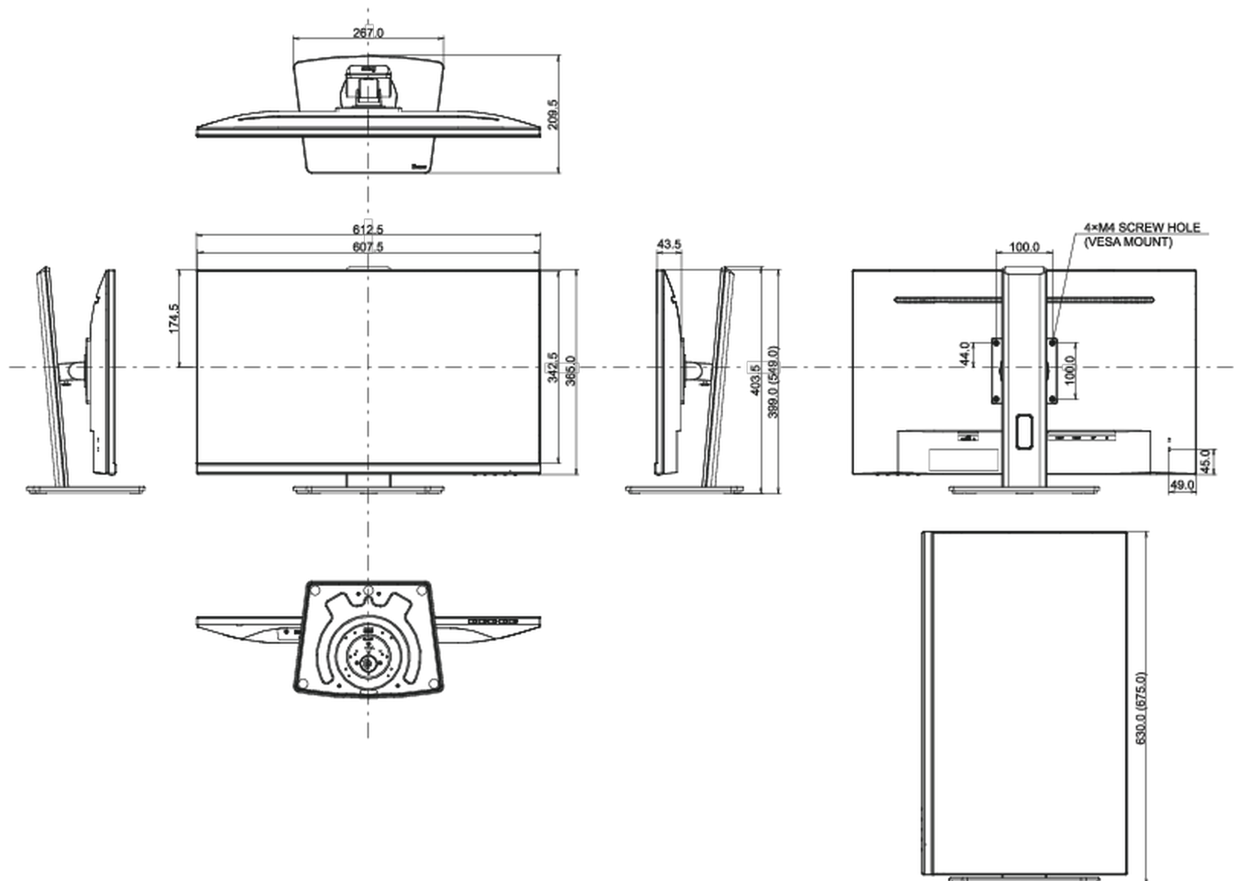

04 MECHANICAL

Display position adjustments	height, pivot (rotation), swivel, tilt
Height adjustment	150mm
Rotation (PIVOT function)	90°
Swivel stand	90°; 45° left; 45° right
Tilt angle	23° up; 5° down
VESA mounting	100 x 100mm
Cable management system	yes

05 ACCESSORIES INCLUDED

Cables	power, HDMI
Other	quick start guide, safety guide

06 POWER MANAGEMENT

Power supply unit	internal
Power supply	AC 100 - 240V, 50/60Hz
Power usage	25W typical, 0.5W stand by, 0.5W off mode

Product dimensions W x H x D	612.5 x 399 (549) x 209.5mm
Box dimensions W x H x D	688 x 435 x 155mm
Weight (without box)	6.2kg
Weight (with box)	7.7kg
EAN code	4948570118946

All trademarks and registered trademarks acknowledged. E & O E. Specification subject to change without notice. All LCD's comply with ISO-9241-307:2008 in connection with pixel defects.