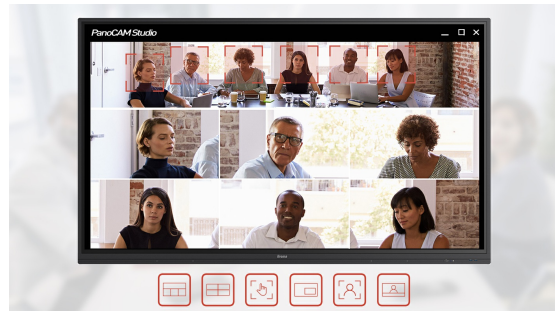

The auto tracking technology not only recognizes and zooms in on meeting participants, but it also follows the speakers as they move about the room. Compatible with all the leading conferencing software like Zoom, Skype, Microsoft Teams and others.

### 180° field of view

The field of view means the observable area one can see through the camera lens. It translates directly to how much of your meeting space will be visible to the participants joining remotely. A 180-degree FoV makes everybody at the table clearly visible, even those close to the camera or seated at the edges of the room.

### Six predefined video layouts

Simply tap the top of the camera to switch between the different layout options. From one-way lecturing to multi-party brainstorming, this camera can cover it all.

### Auto-framing

With intelligent face detection and voice localization, the camera tracks whoever is speaking and smoothly switches between presenters automatically adjusting to best fit participant location and quantity. It not only recognizes and zooms in on meeting participants, but also tracks speakers as they move about the room.