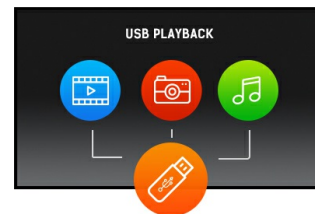

### 32" Full HD professional large format display

The ProLite LE3240S is a 32" Full HD, professional and fanless LED-backlit display. Incorporating the latest Commercial Grade VA panel technology, the display guarantees great viewing from all angles, high brightness and exceptional colour clarity. A wide range of video and audio inputs ensures compatibility with multiple platforms. ProLite LE3240S is prepared for easy installation using the VESA wall mount. This display will suit a massive range of applications including public signage, retail, exhibitions and conference centres, POS/POI, control rooms and production facilities.

VA

VA panel technology offers higher contrast, darker blacks and much better viewing angles than standard TN technology. The screen will look good no matter what angle you look at it.

USB Playback

The monitor supports playback of presentations, video and almost any type of content stored on the USB device or internal memory.

## 02 INTERFACES / CONNECTORS / CONTROLS

Analog signal input	VGA x1
Digital signal input	HDMI x3 (2.0)
Audio input	Mini jack x1 (for VGA)
Monitor control input	RS-232c x1 RJ45 (LAN) x1 IR x1
Audio output	RCA (L/R) x1 Speakers 2 x 10W
Monitor control output	RS-232c x1 IR loop through x1
HDCP	yes
USB ports	x1 (v.2.0 media playback)

## 04 GENERAL

OSD languages	EN, DE, FR, ES, IT, RU, CZ, NL, PL
Control buttons	Power, Mute, Input, +, -, Up, Down, Menu
User controls	picture (picture mode, backlight, contrast, brightness, chroma, phase, sharpness, colour temp., noise reduction, film mode, rest), sound (sound mode, treble, bass, balance, surround, speaker, audio source, reset), screen (PAP setting, display wall, aspect, adjust screen, freeze), setting (language, schedule, power save, control setting, network settings, set monitor ID, HDMI control, advanced, information, reset all)
Plug&Play	DDC2B, Mac OSX