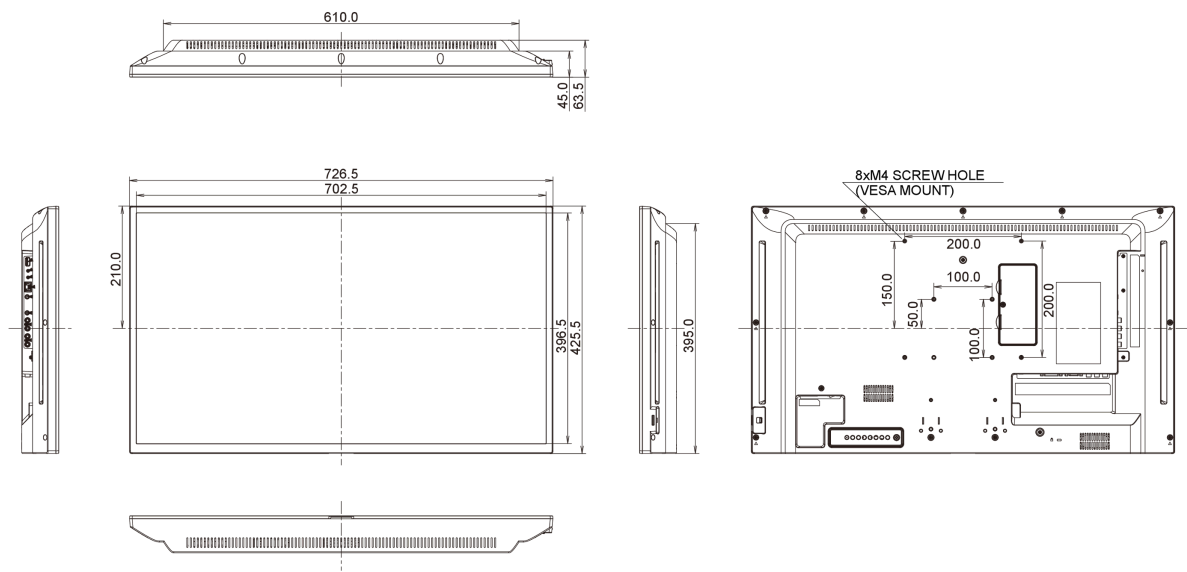

## 09 DIMENSIONS / WEIGHT

<b>Product dimensions W x H x D</b>	726.5 x 425.4 x 65.1mm
<b>Box dimensions W x H x D</b>	818 x 547 x 139mm
<b>Weight (without box)</b>	5.7kg
<b>Weight (with box)</b>	7,7kg
<b>EAN code</b>	4948570119486