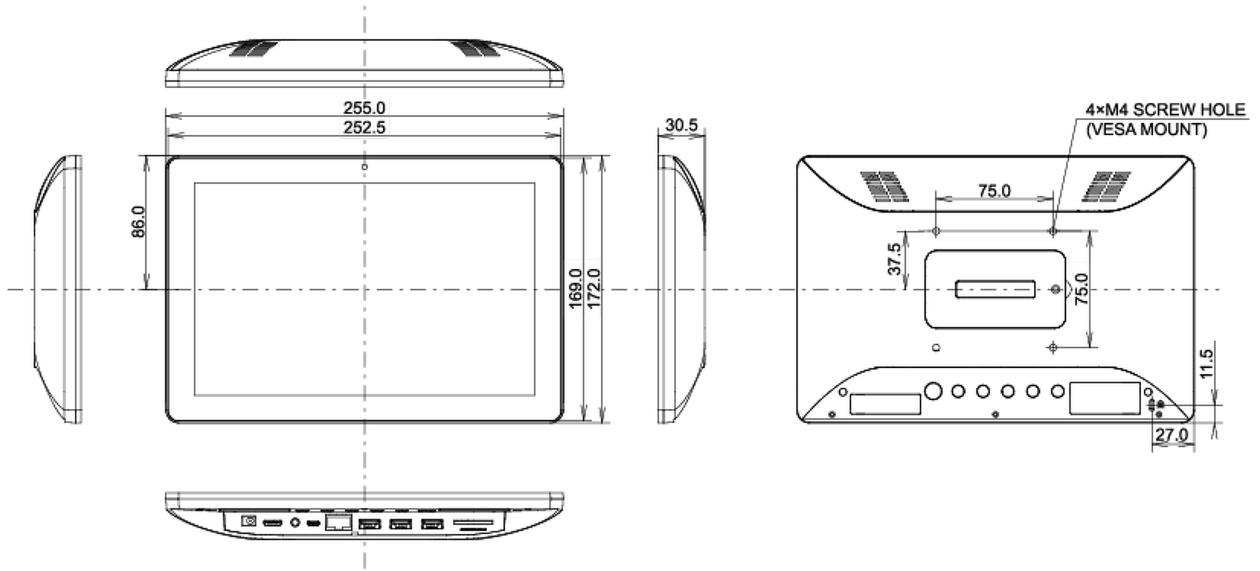

## 10 DIMENSIONS / WEIGHT

**Product dimensions W x H x D** 255 x 172 x 30.5mm

**Box dimensions W x H x D** 398 x 223 x 68mm

**Weight (without box)** 0.8kg

**Weight (with box)** 1.36kg

**EAN code** 4948570117116