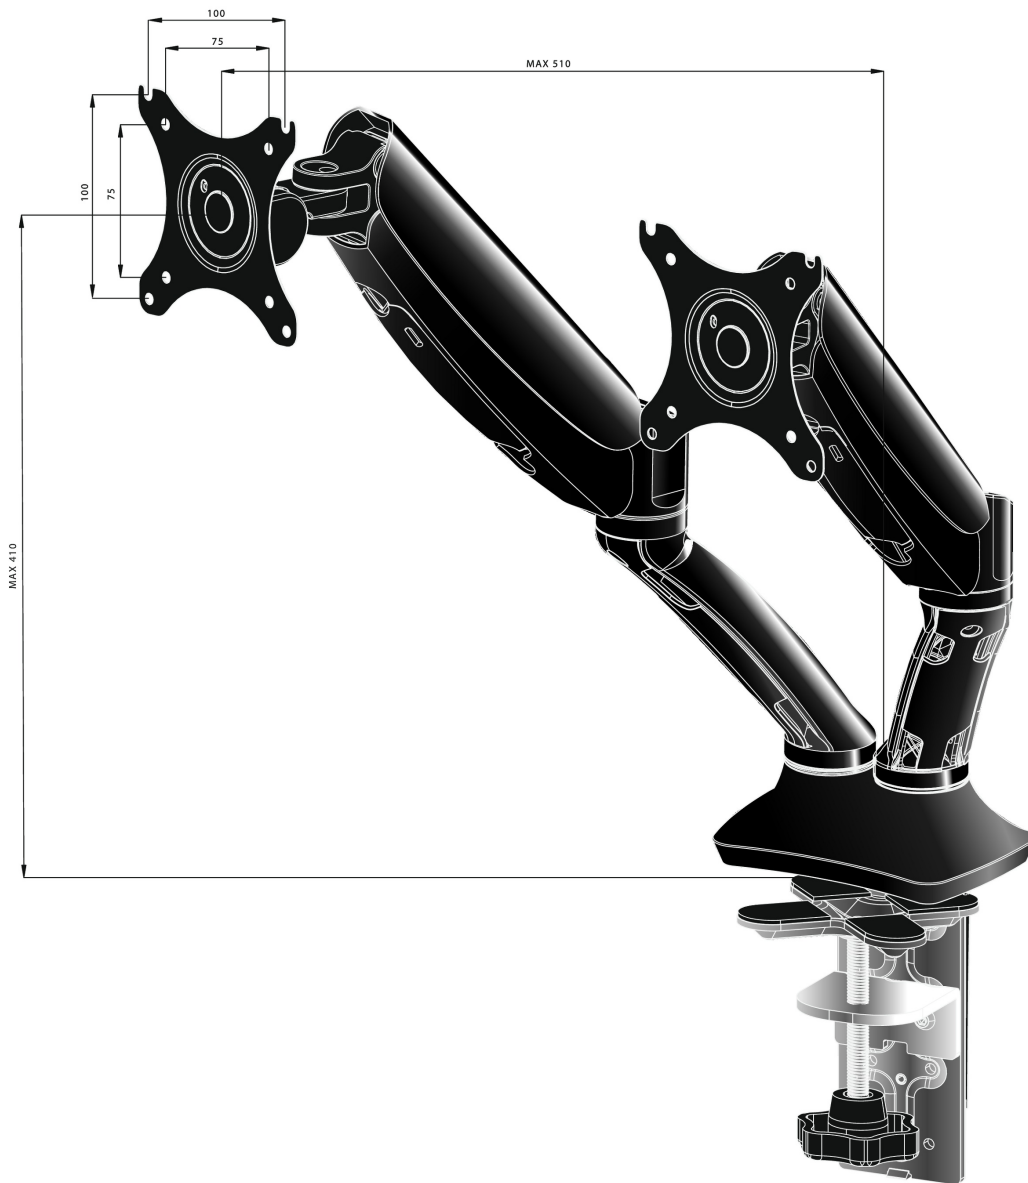

### Sleek and stylish dual gas spring arm

The iiyama DS3002C-B1 is a desk mount (grommet or clamp) for two flat screens up to 27". Using the arm you save space on your desk and thanks to the cable management system it is easier to keep your workplace tidy. But what is more important, offering broad adjustment capabilities including tilt, swivel, height and rotation, the dual gas spring arm makes sure you can easily adjust the position of the screens to your preferences assuring ergonomic body posture.

#### 01 TECHNICAL SPECIFICATION

Type	gas spring desk mount for desktop monitor
Number of screens	2
Desk monut	desk clamp or desk grommet
Screen size	10" - 27"
Height adjustment	0 - 410mm
Screen rotation	PIVOT 90°
Tilt	-85° - 15°
Swivel	360°
Max weight capacity	5kg / monitor
VESA minimum	75 x 75mm
VESA maximum	100 x 100mm

02 DIMENSIONS / WEIGHT

EAN code

4948570032129

*All trademarks and registered trademarks acknowledged. E & O E. Specification subject to change without notice. All LCD's comply with ISO-9241-307:2008 in connection with pixel defects.*