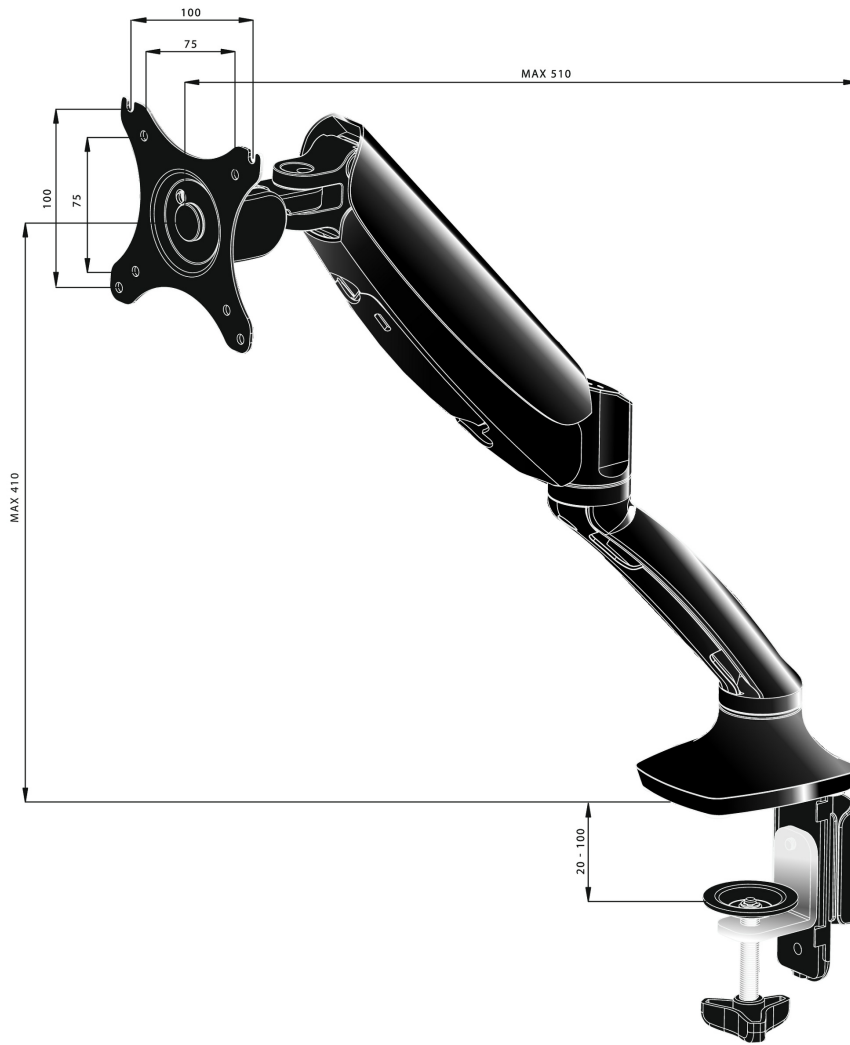

Sleek and stylish single gas spring monitor arm

The iiyama DS3001C-B1 is a desk mount (grommet or clamp) for flat screens up to 27". Using the arm guarantees you gain additional space on your desk and the cable management system helps to keep the workplace tidy. But more importantly, offering broad adjustment capabilities including tilt, swivel, height and rotation, the arm makes sure you can easily adjust the screen position to your preferences assuring ergonomic body posture.

01 TECHNICAL SPECIFICATION

| | |
|---------------------|---|
| Type | gas spring desk mount for desktop monitor |
| Number of screens | 1 |
| Desk monut | desk clamp or desk grommet |
| Screen size | 10" - 27" |
| Height adjustment | 0 - 410mm |
| Screen rotation | PIVOT 90° |
| Tilt | -85° - 15° |
| Swivel | 360° |
| Max weight capacity | 5kg / monitor |
| VESA minimum | 75 x 75mm |
| VESA maximum | 100 x 100mm |

02 DIMENSIONS / WEIGHT

EAN code

4948570032105

All trademarks and registered trademarks acknowledged. E & O E. Specification subject to change without notice. All LCD's comply with ISO-9241-307:2008 in connection with pixel defects.