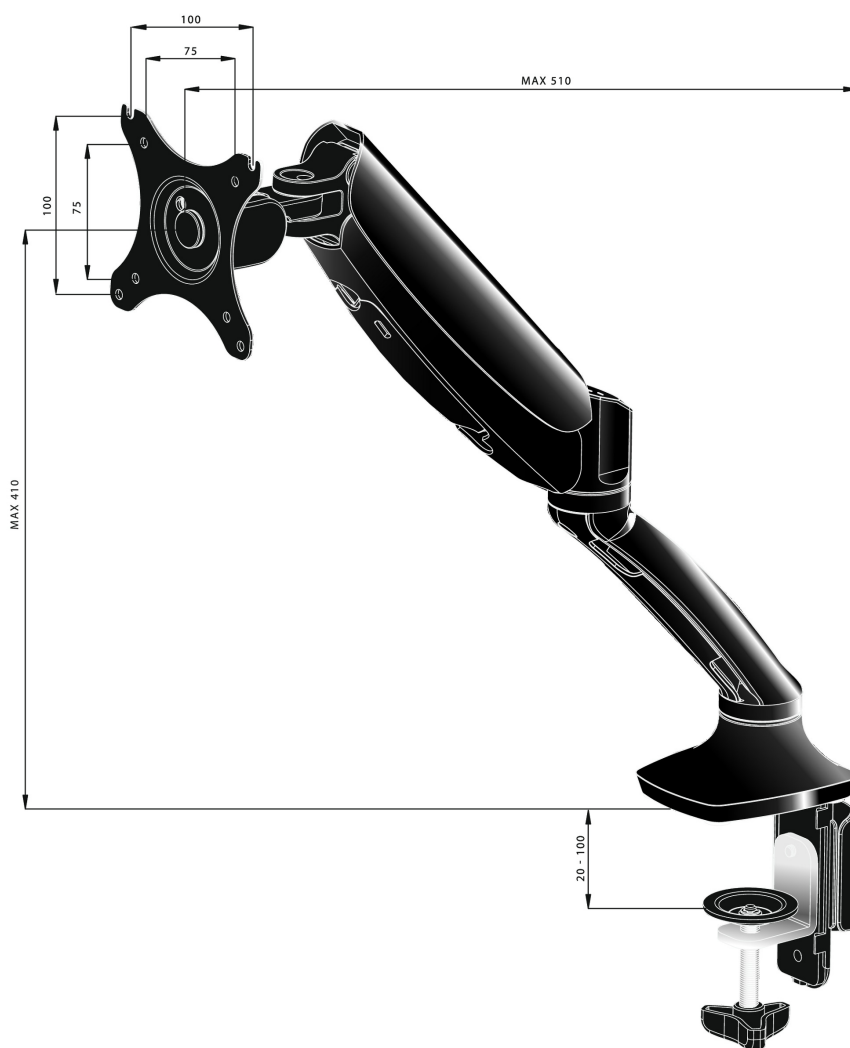

Sleek and stylish single gas spring monitor arm

The iiyama DS3001C-B1 is a desk mount (grommet or clamp) for flat screens up to 27". Using the arm guarantees you gain additional space on your desk and the cable management system helps to keep the workplace tidy. But more importantly, offering broad adjustment capabilities including tilt, swivel, height and rotation, the arm makes sure you can easily adjust the screen position to your preferences assuring ergonomic body posture.

01 TECHNICAL SPECIFICATION

| | |
|---------------------|---|
| Type | gas spring desk mount for desktop monitor |
| Number of screens | 1 |
| Desk monut | desk clamp or desk grommet |
| Screen size | 10" - 27" |
| Height adjustment | 0 - 410mm |
| Screen rotation | PIVOT 90° |
| Tilt | -85° - 15° |
| Swivel | 360° |
| Max weight capacity | 5kg / monitor |
| VESA minimum | 75 x 75mm |
| VESA maximum | 100 x 100mm |

02 DIMENSIONS / WEIGHT

EAN code

4948570032105

All trademarks and registered trademarks acknowledged. E & O E. Specification subject to change without notice. All LCD's comply with ISO-9241-307:2008 in connection with pixel defects.