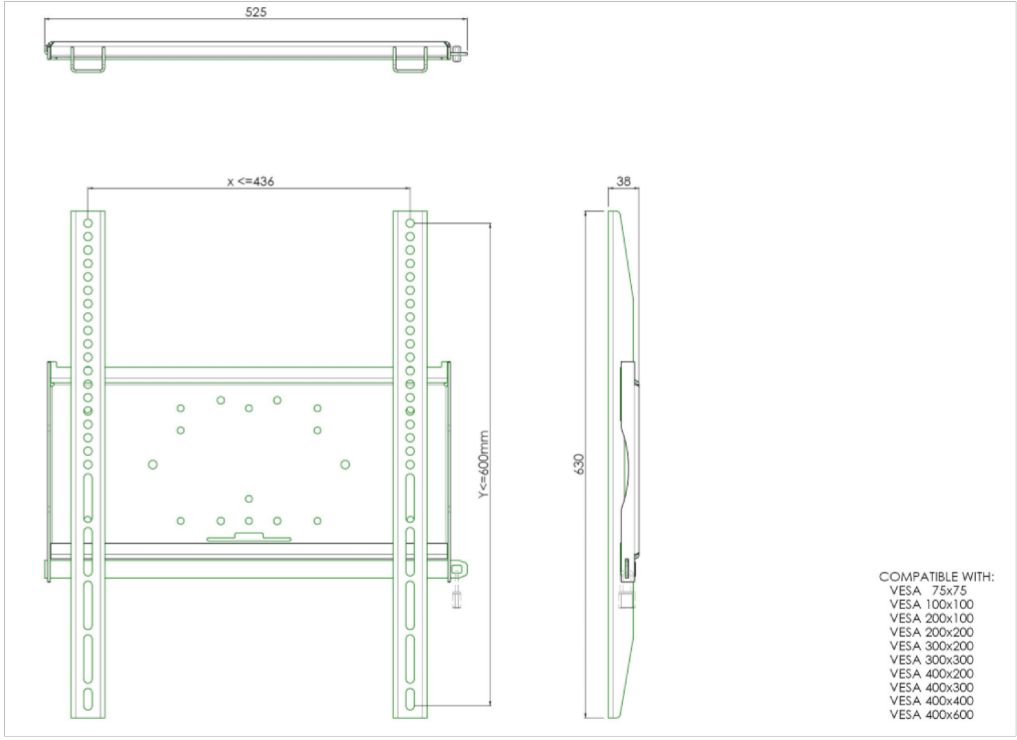

### Universal wall mount, max 436x600mm. 125kg

The MD 052B1010 is a wall mount with longer brackets (63cm) which makes it ideally suitable for mounting small to medium sized large format displays in portrait orientation. Included with the wall mount is a special safety bar to securely fasten your display. Padlock not included. All universal wall mounts are VESA compatible and come with fastening materials necessary to secure the mount to the display. Besides wall mounting, our wall mounts can be used for ceiling mounting in combination with a tube set, and directly fastened to the stand thanks to its 170 x 140 mm mounting pattern.

#### 01 TECHNICAL SPECIFICATION

Type	wall mount
Number of screens	1
VESA maximum	400 x 600mm

All trademarks and registered trademarks acknowledged. E & O E. Specification subject to change without notice. All LCD's comply with ISO-9241-307:2008 in connection with pixel defects.