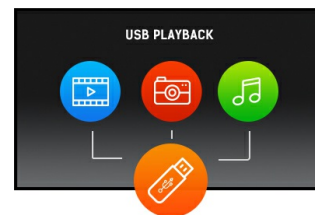

USB Playback

The monitor supports playback of presentations, video and almost any type of content stored on the USB device or internal memory.