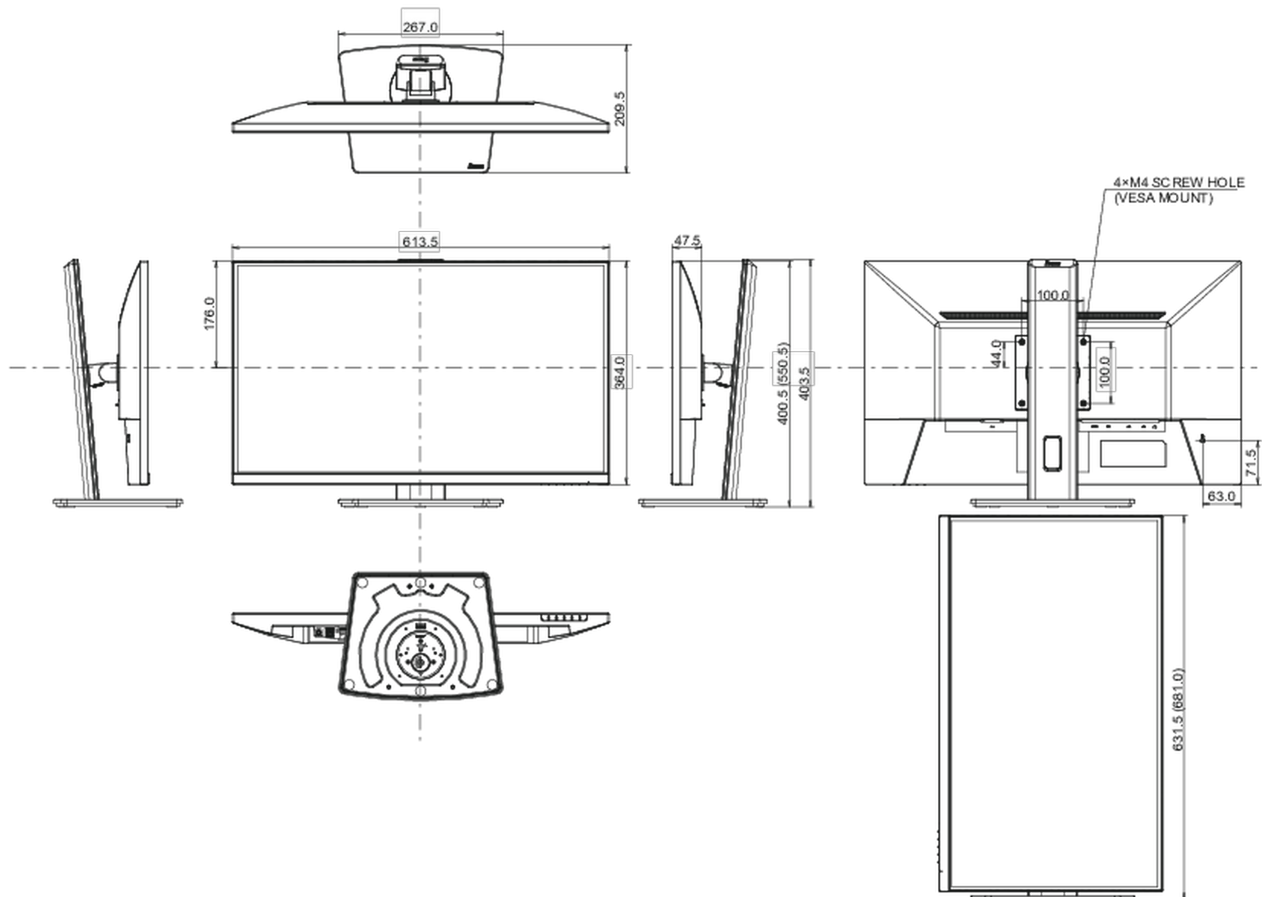

Cable management system

yes

05 ACCESSORIES INCLUDED

Cables

power, USB, HDMI, DP

Other

quick start guide, safety guide

06 POWER MANAGEMENT

Power supply unit

internal

Power supply

AC 100 - 240V, 50/60Hz

Power usage

22W typical, 0.5W stand by, 0.3W off mode

07 SUSTAINABILITY

Regulations

TCO Certified, CE, TÜV-Bauart, EAC, VCCI-B, PSE, RoHS support, ErP, WEEE, REACH, UKCA

Energy efficiency class (Regulation (EU) 2017/1369)

E

REACH SVHC

above 0.1%: Lead

08 DIMENSIONS / WEIGHT

Product dimensions W x H x D

613.5 x 400.5 (550.5) x 209.5mm

Box dimensions W x H x D

691 x 447 x 142mm

Weight (without box)

5.7kg

Weight (with box)

7.3kg

EAN code

4948570123087