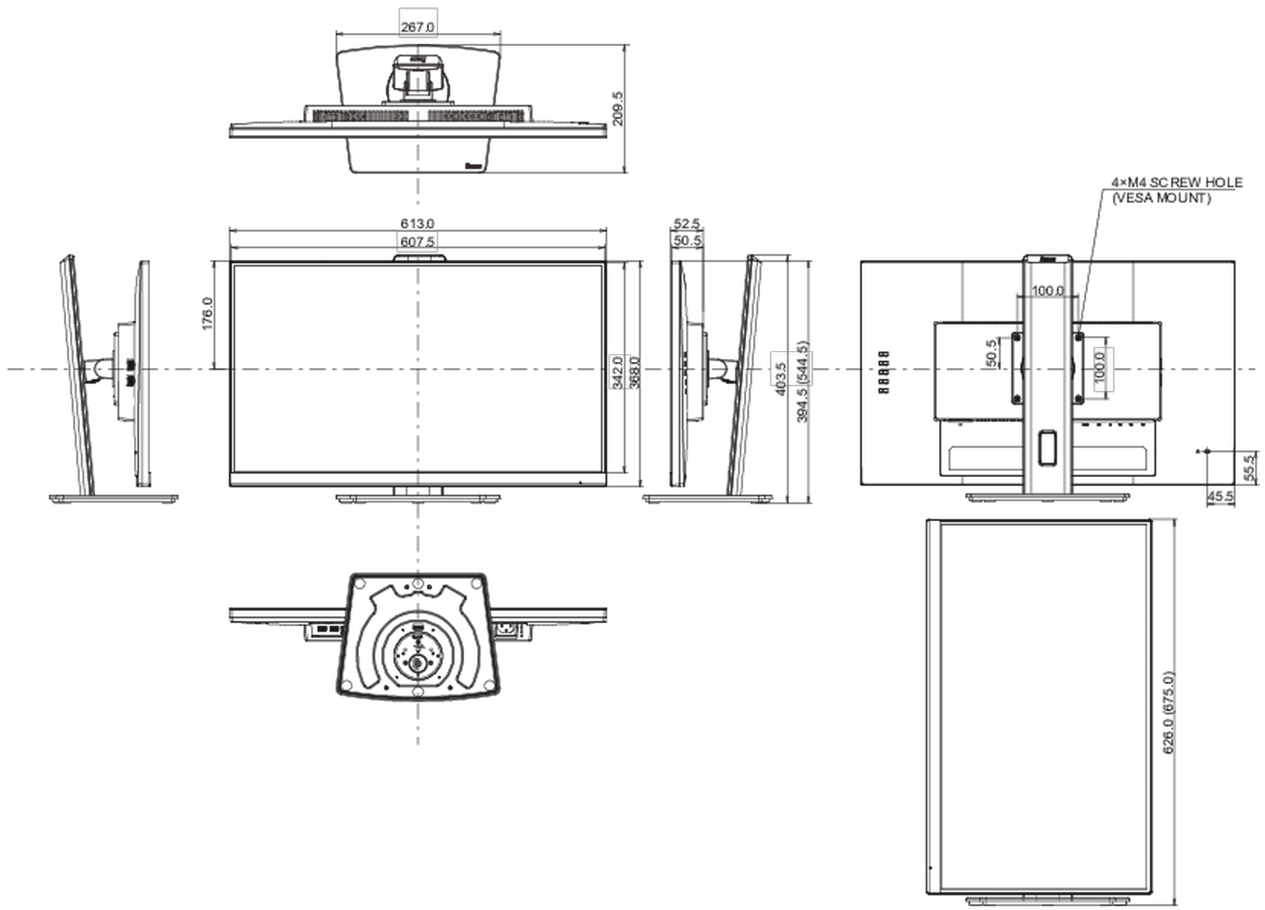

04 MECHANICAL

Display position adjustments	height, swivel, tilt, pivot (rotation both sides)
Height adjustment	150mm
Rotation (PIVOT function)	90°
Swivel stand	90°; 45° left; 45° right
Tilt angle	22° up; 5° down
VESA mounting	100 x 100mm

08 DIMENSIONS / WEIGHT

Product dimensions W x H x D	613.5 x 394 (544.5) x 209.5mm
Box dimensions W x H x D	690 x 455 x 168mm
Weight (without box)	6.1kg
Weight (with box)	7.9kg
EAN code	4948570123384

All trademarks and registered trademarks acknowledged. E & O E. Specification subject to change without notice. All LCD's comply with ISO-9241-307:2008 in connection with pixel defects.