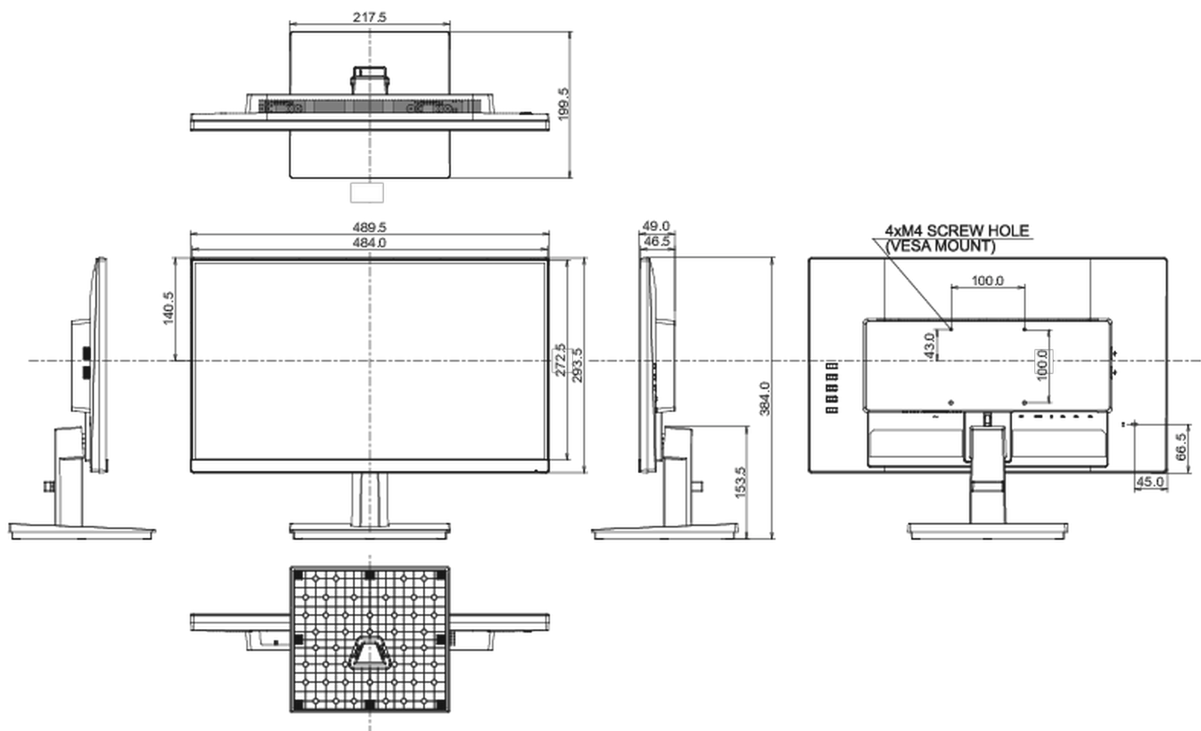

## 04 MECHANICAL

Display position adjustments	tilt
Tilt angle	21.5° up; 3.5° down
VESA mounting	100 x 100mm
Cable management system	yes

## 08 DIMENSIONS / WEIGHT

Product dimensions W x H x D 489.5 x 384 x 199.5mm

Box dimensions W x H x D 581 x 420 x 131mm

Weight (without box) 3.0kg

Weight (with box) 4.5kg

EAN code 4948570122561

All trademarks and registered trademarks acknowledged. E & O E. Specification subject to change without notice. All LCD's comply with ISO-9241-307:2008 in connection with pixel defects.