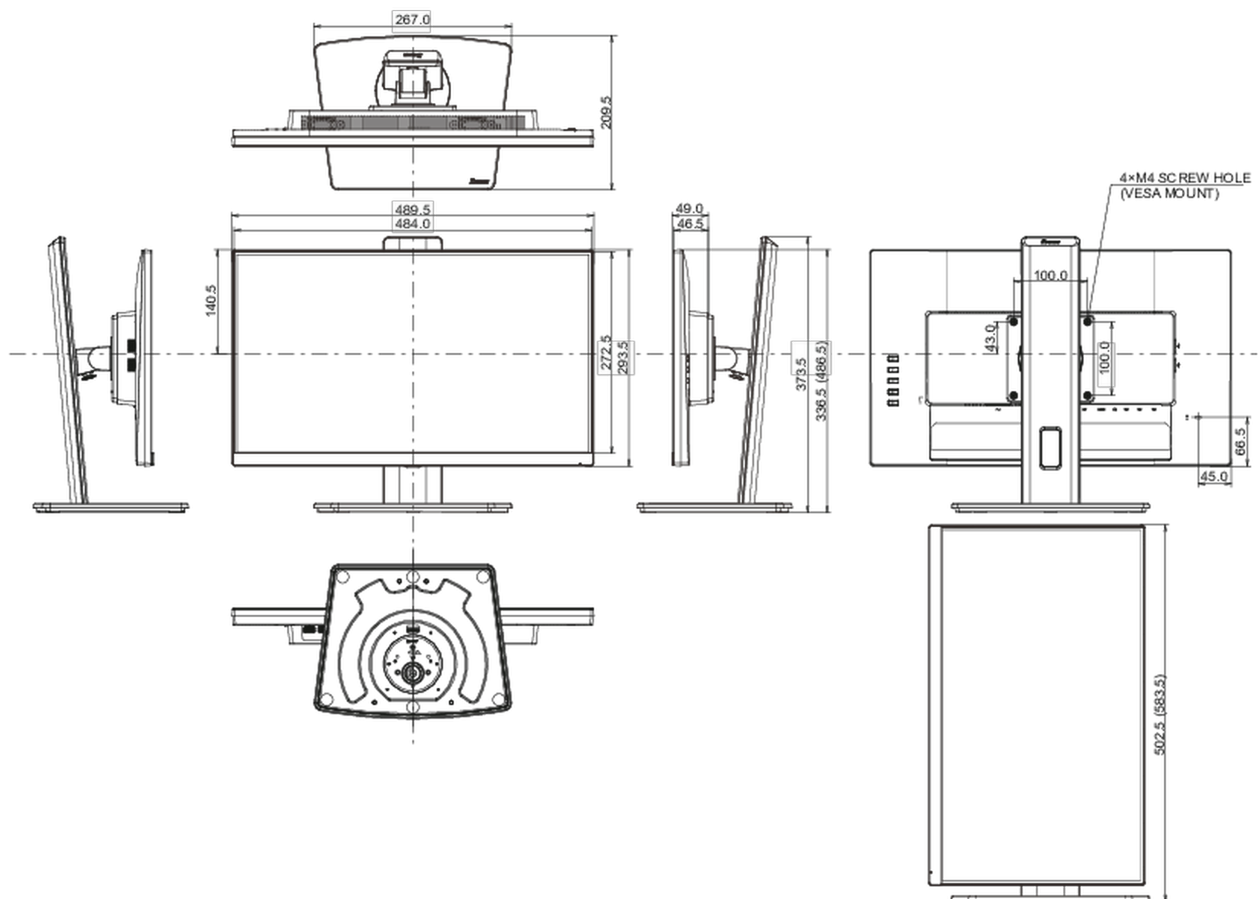

04 MECHANICAL

Display position adjustments	height, swivel, tilt, pivot (rotation both sides)
Height adjustment	150mm
Rotation (PIVOT function)	90°
Swivel stand	90°; 45 ° left; 45° right
Tilt angle	22° up; 5° down
VESA mounting	100 x 100mm

TCO Certified, CE, TÜV-Bauart, EAC, VCCI-B, PSE, RoHS support, ErP, WEEE, REACH, UKCA

REACH SVHC

above 0.1%: Lead

08 DIMENSIONS / WEIGHT

Product dimensions W x H x D

489.5 x 336.5 (486.5) x 109.5mm

Box dimensions W x H x D

560 x 380 x 159mm

Weight (without box)

4.5kg

Weight (with box)

5.9kg

EAN code

4948570122554

All trademarks and registered trademarks acknowledged. E & O E. Specification subject to change without notice. All LCD's comply with ISO-9241-307:2008 in connection with pixel defects.