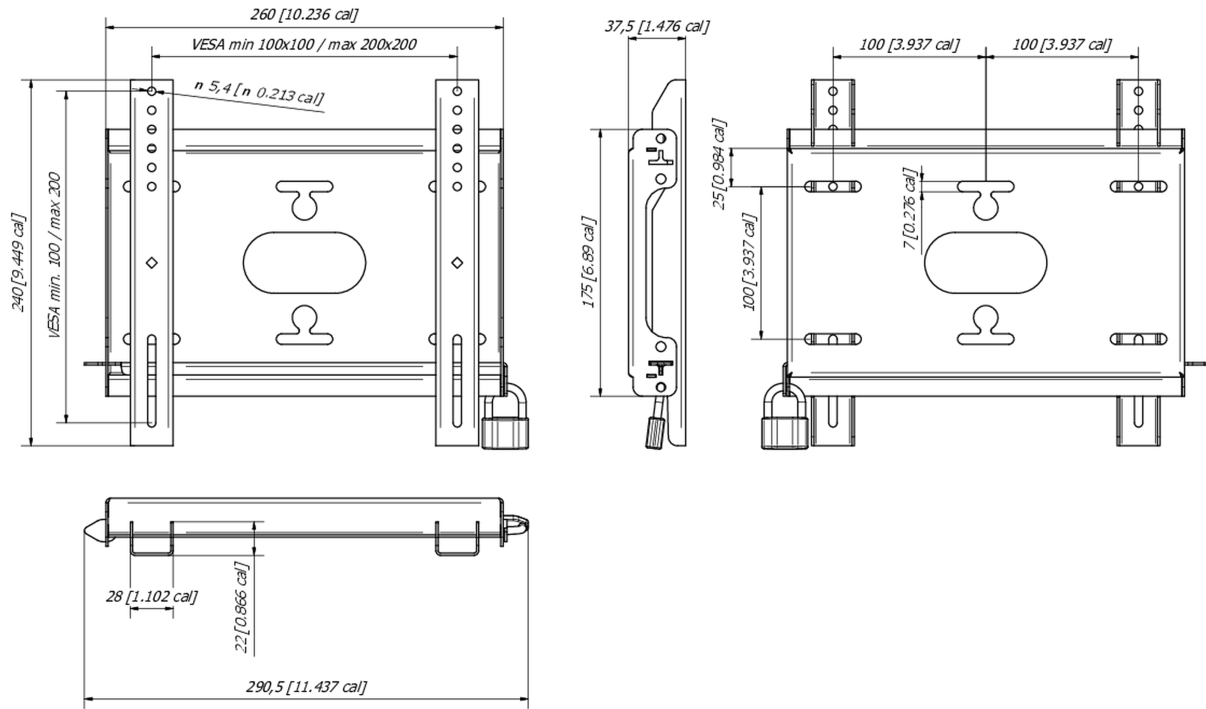

Universal wall mount, up to VESA 200x200mm, max. 50kg

With the easy and quick fixation system, this wall mount guarantees safe usage in environments like schools and other public utility buildings.

01 DEVICE

Type Wall Mount

02 TECHNICAL SPECIFICATION

Max weight capacity	50kg / monitor
VESA minimum	100 x 100mm
VESA maximum	200 x 200mm

MD-WM2020

03 DIMENSIONS / WEIGHT

Product dimensions W x H x D 240 x 37,5 x %3mm

Weight (without box) 1.1kg

EAN code 4948570033300

MD-WM2020

All trademarks and registered trademarks acknowledged. E & O E. Specification subject to change without notice. All LCD's comply with ISO-9241-307:2008 in connection with pixel defects.