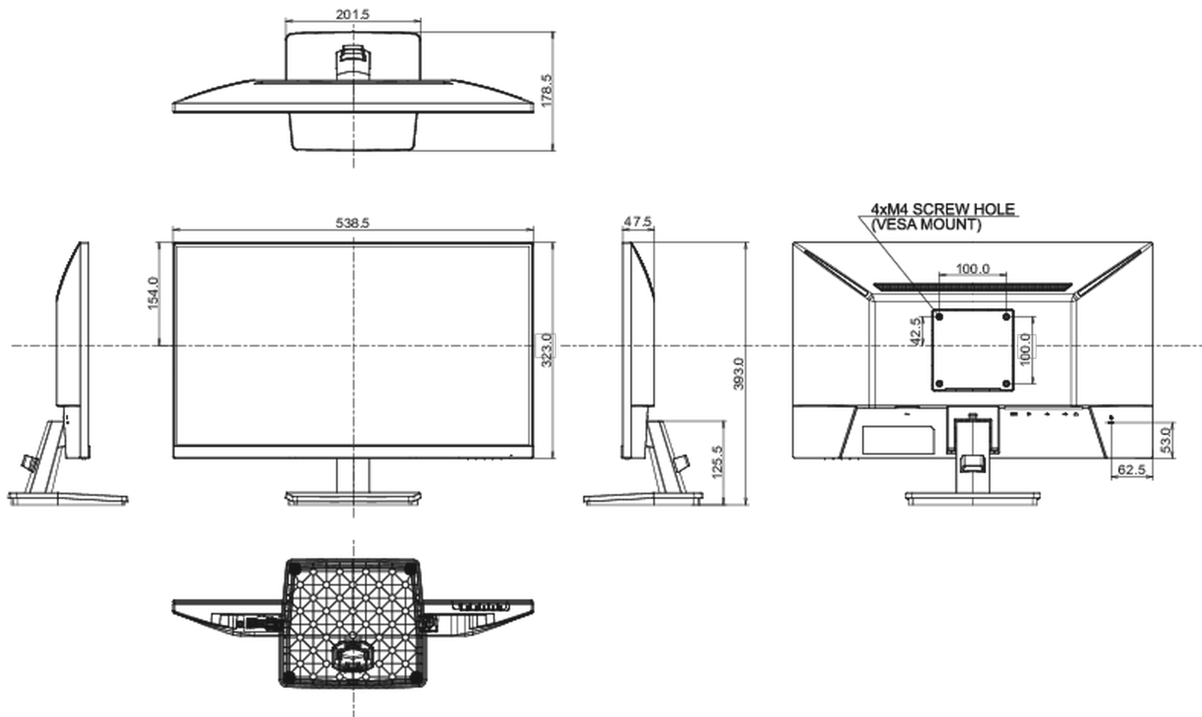

01 DISPLAY CHARACTERISTICS

Design	3-side borderless
Diagonal	23.8", 60.5cm
Panel	IPS panel technology LED, matte finish
Native resolution	1920 x 1080 @100Hz (2.1 megapixel Full HD)
Aspect ratio	16:9
Panel brightness	250 cd/m ²
Static contrast	1000:1
Advanced contrast	80M:1
Response time (MPRT)	1ms
Viewing zone	horizontal/vertical: 178°/178°, right/left: 89°/89°, up/down: 89°/89°
Colour support	16.7mIn (sRGB: 96%; NTSC: 72%)
Horizontal Sync	30 - 110kHz
Viewable area W x H	527 x 296.5mm, 20.8 x 11.7"
Pixel pitch	0.275mm
Colour	matte, black

04 MECHANICAL

Display position adjustments	tilt
Tilt angle	22° up; 4° down
VESA mounting	100 x 100mm
Cable management system	yes

05 ACCESSORIES INCLUDED

Cables	power, USB, HDMI
Other	quick start guide, safety guide

Energy efficiency class (Regulation (EU) 2017/1369) E

EPEAT *registration varies by country, go to www.epeat.net for details

REACH SVHC above 0.1%: Lead

08 DIMENSIONS / WEIGHT

Product dimensions W x H x D	538.5 x 393 x 178.5mm
Box dimensions W x H x D	615 x 405 x 126mm
Weight (without box)	3.0kg
Weight (with box)	4.2kg
EAN code	4948570123032