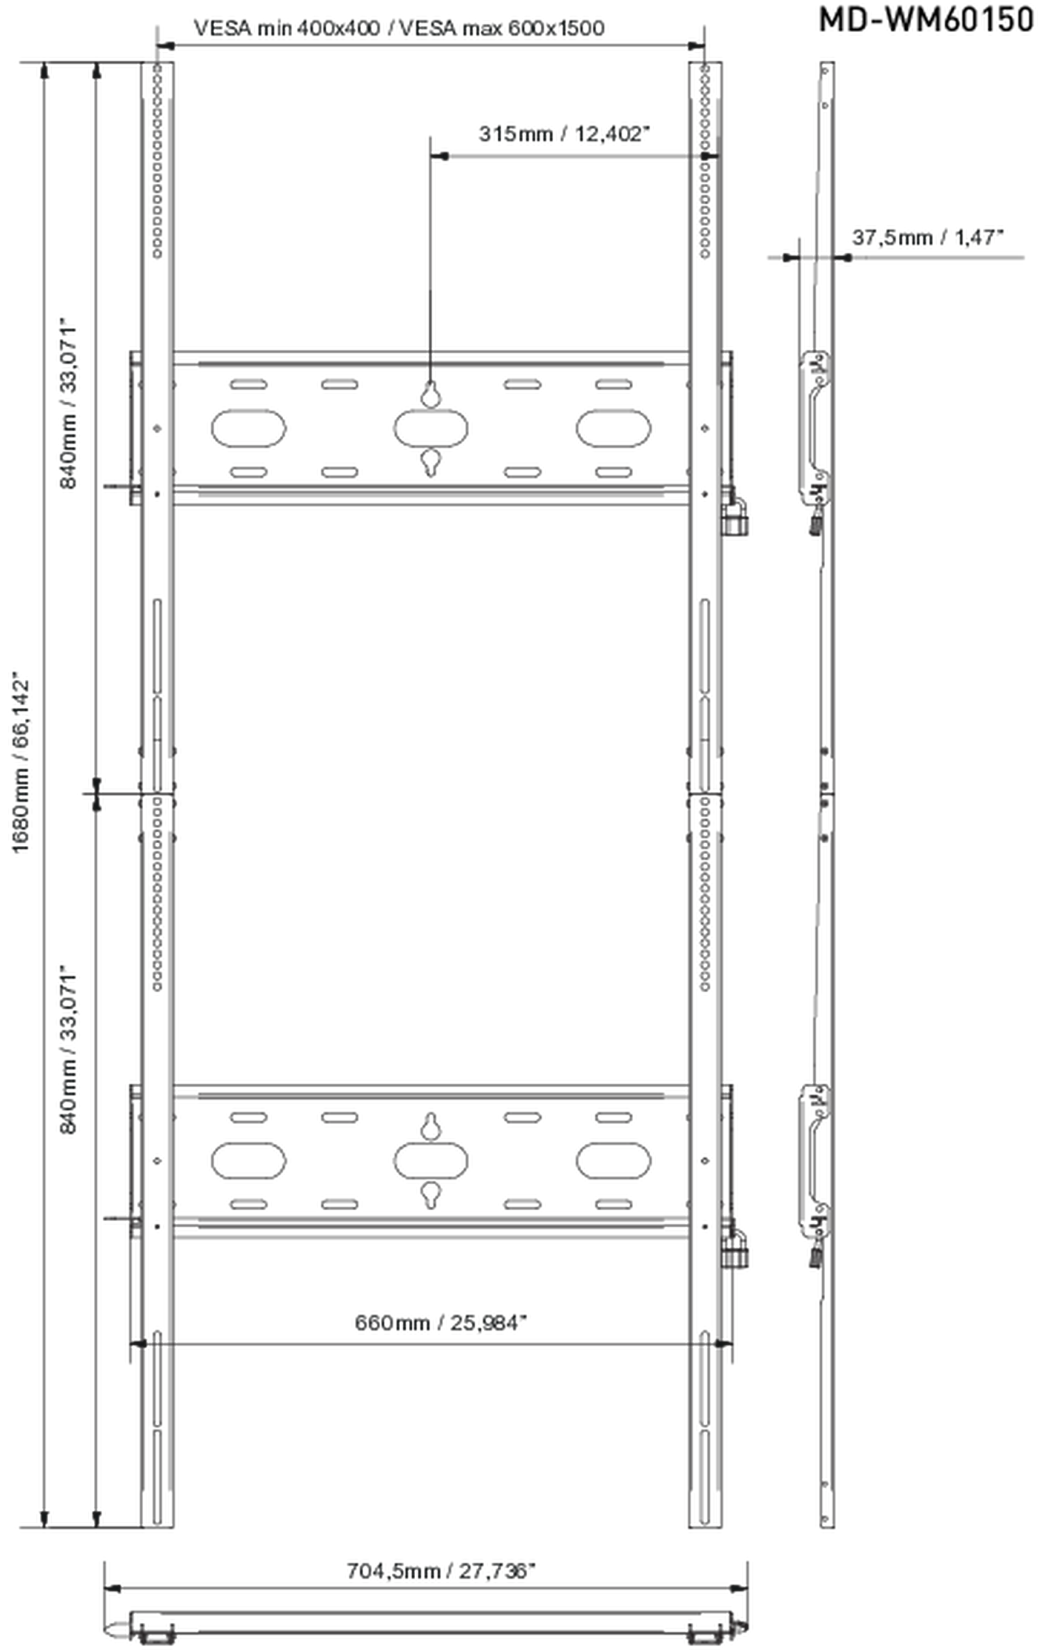

Universal wall mount, up to VESA 600x1500mm, max. 125kg

With the easy and quick fixation system, this wall mount guarantees safe usage in environments like schools and other public utility buildings for 105" displays in portrait orientation.

01 DEVICE

Type Wall Mount

02 TECHNICAL SPECIFICATION

Max weight capacity	125kg / monitor
VESA minimum	400 x 400mm
VESA maximum	600 x 1500mm

03 DIMENSIONS / WEIGHT

Product dimensions W x H x D

704.5 x 1680 x 37.5mm

EAN code

5902841101258

All trademarks and registered trademarks acknowledged. E & O E. Specification subject to change without notice. All LCD's comply with ISO-9241-307:2008 in connection with pixel defects.