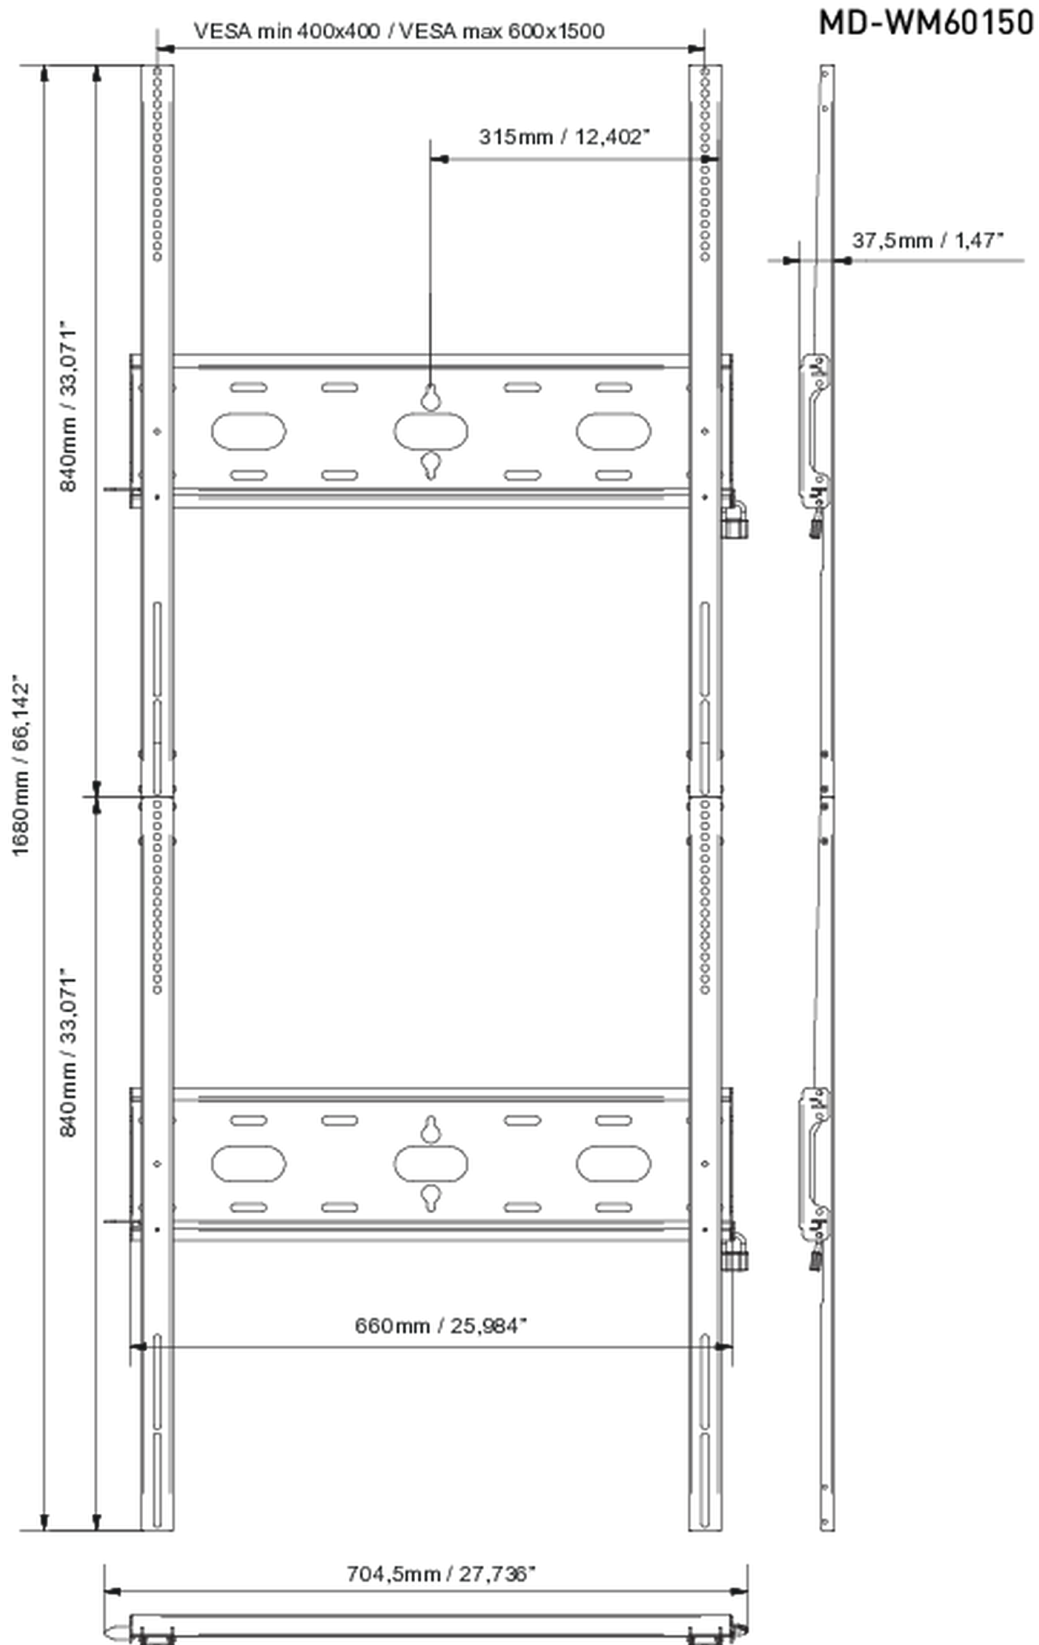

Universal wall mount, up to VESA 600x1500mm, max. 125kg

With the easy and quick fixation system, this wall mount guarantees safe usage in environments like schools and other public utility buildings for 105" displays in portrait orientation.

01 DEVICE

Type Wall Mount

02 TECHNICAL SPECIFICATION

Max weight capacity	125kg / monitor
VESA minimum	400 x 400mm
VESA maximum	600 x 1500mm

03 DIMENSIONS / WEIGHT

Product dimensions W x H x D

704.5 x 1680 x 37.5mm

EAN code

5902841101258

All trademarks and registered trademarks acknowledged. E & O E. Specification subject to change without notice. All LCD's comply with ISO-9241-307:2008 in connection with pixel defects.