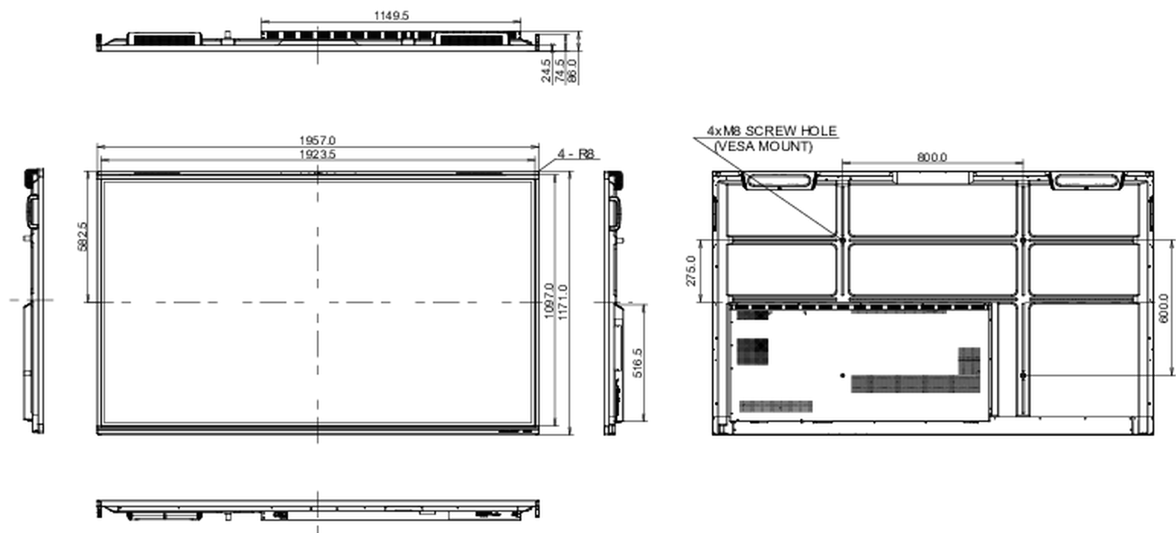

10 DIMENSIONS / WEIGHT

Product dimensions W x H x D	1957 x 1171 x 86mm
Box dimensions W x H x D	2110 x 1291 x 225mm
Weight (without box)	63.6kg
Weight (with box)	80.2kg
EAN code	4948570122042

All trademarks and registered trademarks acknowledged. E & O E. Specification subject to change without notice. All LCD's comply with ISO-9241-307:2008 in connection with pixel defects.