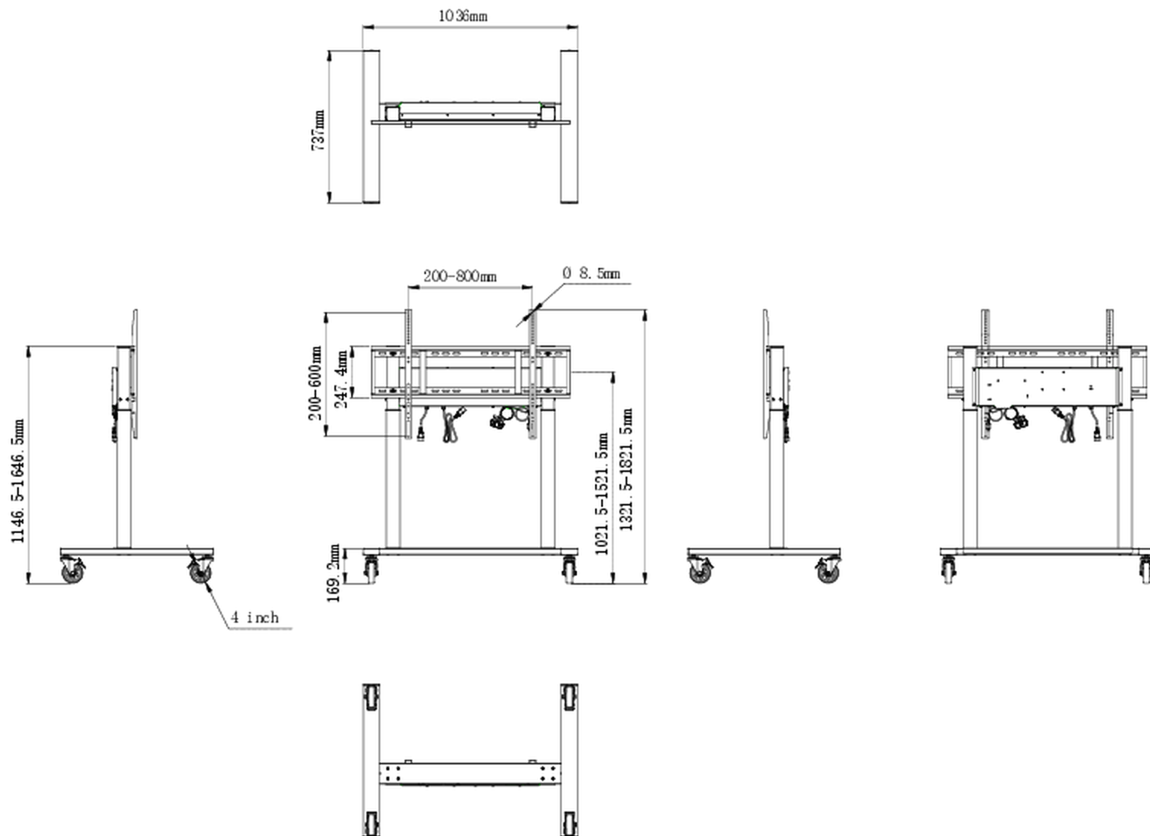

Double column electric floor lift on wheels

An anti-collision electric trolley for large format displays up to VESA 800x600mm. This product is unique because of its screen flexibility and installation ease, within just five steps the product is installed and ready for use in any meeting area.

This mobile stand with electrical 500mm height adjustment provides a continuous and silent adjustment, controlled directly from a compatible iiyama TE SERIES display or with the attached control pad. The 4-inch muting castor omni directional wheels make it easy and save to move the car around. The integrated screen bracket supports most VESA patterns, making this floor lift suitable for every display up to 86" with a max. weight of 80kg.

01 TECHNICAL SPECIFICATION

Height adjustment	500mm, Centre of the screen is 1021.5 - 1521.5mm
Max weight capacity	80kg / monitor
VESA maximum	800 x 600mm
Extra	cable clips, customized cables (USB cable, remote controller, two power extension cables)

02 DIMENSIONS / WEIGHT

Product dimensions W x H x D 1036 x 1298 to 1798 x 737mm

Box dimensions W x H x D 1123 x 1123 x 132mm

Weight (without box) 32.4kg

Weight (with box) 37.1kg

EAN code 4948570033126

All trademarks and registered trademarks acknowledged. E & O E. Specification subject to change without notice. All LCD's comply with ISO-9241-307:2008 in connection with pixel defects.