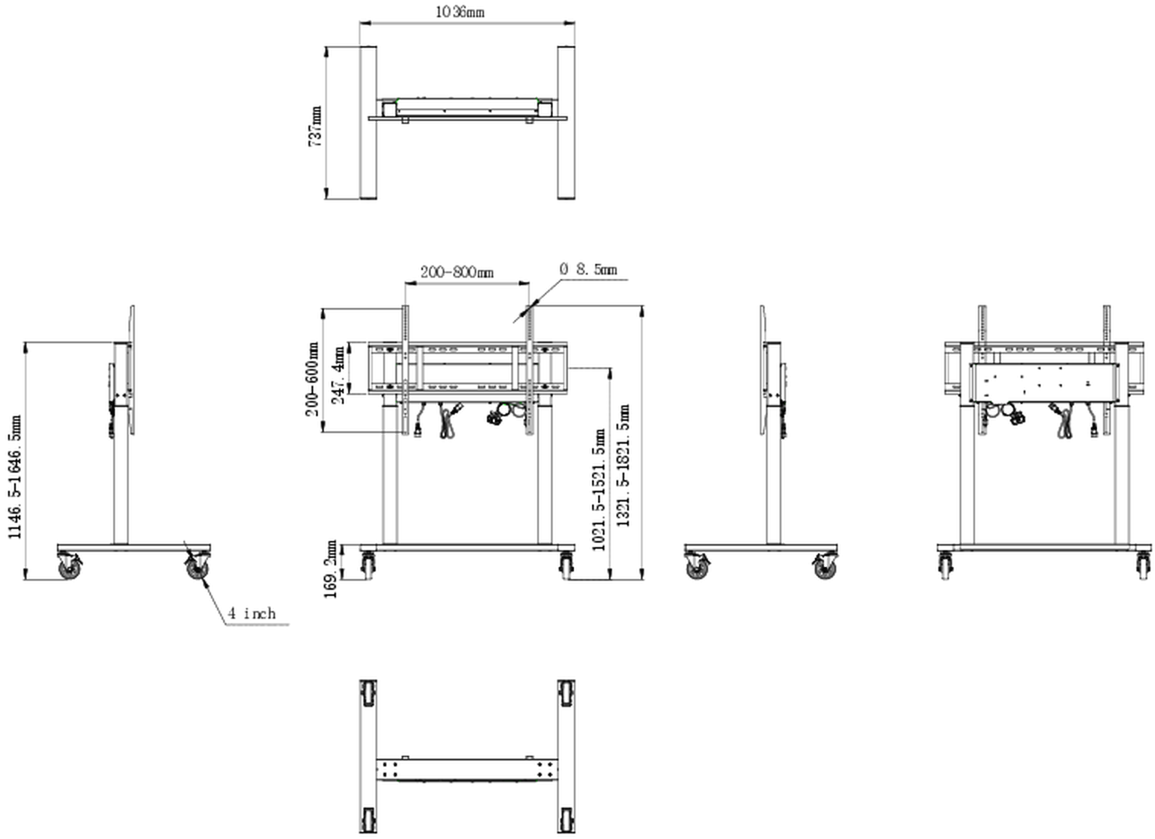

01 TECHNICAL SPECIFICATION

Height adjustment	500mm, Centre of the screen is 1021.5 - 1521.5mm
Max weight capacity	80kg / monitor
VESA maximum	800 x 600mm
Extra	cable clips, customized cables (USB cable, remote controller, two power extension cables)

02 DIMENSIONS / WEIGHT

Product dimensions W x H x D 1036 x 1298 to 1798 x 737mm

Box dimensions W x H x D 1123 x 1123 x 132mm

Weight (without box) 32.4kg

Weight (with box) 37.1kg

EAN code 4948570033126

All trademarks and registered trademarks acknowledged. E & O E. Specification subject to change without notice. All LCD's comply with ISO-9241-307:2008 in connection with pixel defects.