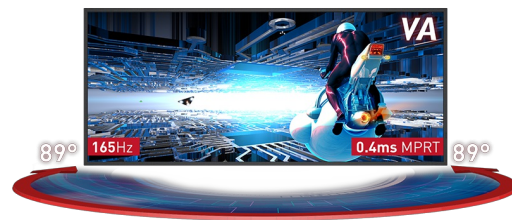

**Immerse yourself in the game with the curved GB3467WQSU Red Eagle with FreeSync Premium.**

Inspired by the curve of the human eye, the 1500R curved VA panel with 165Hz refresh rate, 0.4ms MPRT and the 3440x1440 resolution, guarantees superb image quality and a comfortable and very realistic viewing experience.

The height adjustable stand ensures total flexibility for your perfect screen position. Customize the screen settings using the predefined and custom gaming modes along with the Black Tuner function to give you total control over the dark scenes and make sure details are always clearly visible.

**KRYTÝ NÁVRH 1500R**

Křivka obrazovky 1500R, inspirovaná křivkou lidského oka, zaručuje realistický a pohodlný zážitek ze sledování, který vám umožní ponořit do hry.

**VA panel technology with 165Hz support and 0.4ms MPRT**

The monitor guarantees excellent contrast ratio making all the nuances between the light and dark colours clearly visible and provides an outstanding 0.4ms Moving Picture Response Time (MPRT) with 165Hz support.