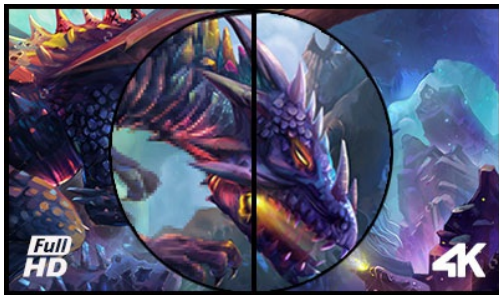

### 43" 4K gaming monitor guaranteeing superb image quality

Packed into a superb VA matrix, the 8.3 million pixels (3840 x 2160) make the G-Master G4380UHSU an ideal screen for PC gamers looking to upgrade to 4K. Featuring 0.4ms MPRT response time and supporting 144Hz over DisplayPort, the monitor allows you to make split second decisions and forget about ghosting effects or smearing issues.

Black Tuner function delivers greater viewing performance in shadowed areas and with FreeSync Premium on board, you can be sure your favourite games will from now on look incredibly crisp and realistic.

4K

UHD resolution (3840x2160), better known as 4K, offers a gigantic viewable area with 4 times more information and work space than a Full HD screen. Due to the high DPI (dots per inch), it displays an incredibly sharp and crisp image.

## 01 DISPLAY CHARACTERISTICS

Diagonal	42.5", 108cm
Panel	VA matrix, haze 2%
Native resolution	3840 x 2160 @144Hz (8.3 megapixel 4K UHD, DisplayPort)
Aspect ratio	16:9
Panel brightness	550 cd/m <sup>2</sup>
Static contrast	4000:1
Advanced contrast	80M:1
Response time (MPRT)	0.4ms
Viewing zone	horizontal/vertical: 178°/178°, right/left: 89°/89°, up/down: 89°/89°
Colour support	1.07B 10bit (8bit + Hi-FRC)
Horizontal Sync	30 - 135kHz
Viewable area W x H	941.18 x 529.42mm, 37.1 x 20.8"
Pixel pitch	0.245mm
Colour	matte, black