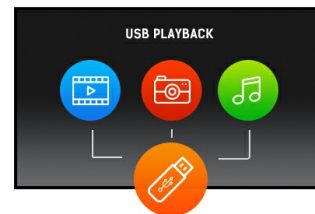

### 43" Full HD professional large format display with USB Media Playback

ProLite LE4340S is a 43" Full HD, professional and fan-less LED-backlit display. Incorporating the latest Commercial Grade VA panel technology, the display guarantees great viewing from all angles, high brightness and exceptional colour clarity. A wide range of video and audio inputs ensures compatibility with multiple platforms. The ProLite LE4340S is prepared for easy installation using the VESA wall mount. This display will suit a massive range of applications including public signage, retail, exhibitions and conference centres, POS/POI, control rooms and production facilities.

VA

VA panel technology offers higher contrast, darker blacks and much better viewing angles than standard TN technology. The screen will look good no matter what angle you look at it.

USB Playback

The monitor supports playback of presentations, video and almost any type of content stored on the USB device or internal memory.

## 02 INTERFACES / CONNECTORS / CONTROLS

|                        |                                      |
|------------------------|--------------------------------------|
| Analog signal input    | VGA x1                               |
| Digital signal input   | HDMI x3 (2.0)                        |
| Audio input            | Mini jack x1 (for VGA)               |
| Monitor control input  | RS-232c x1<br>RJ45 (LAN) x1<br>IR x1 |
| Audio output           | RCA (L/R) x1<br>Speakers 2 x 10W     |
| Monitor control output | RS-232c x1<br>IR loop through x1     |
| HDCP                   | yes                                  |
| USB ports              | x1 (2.0 media playback)              |