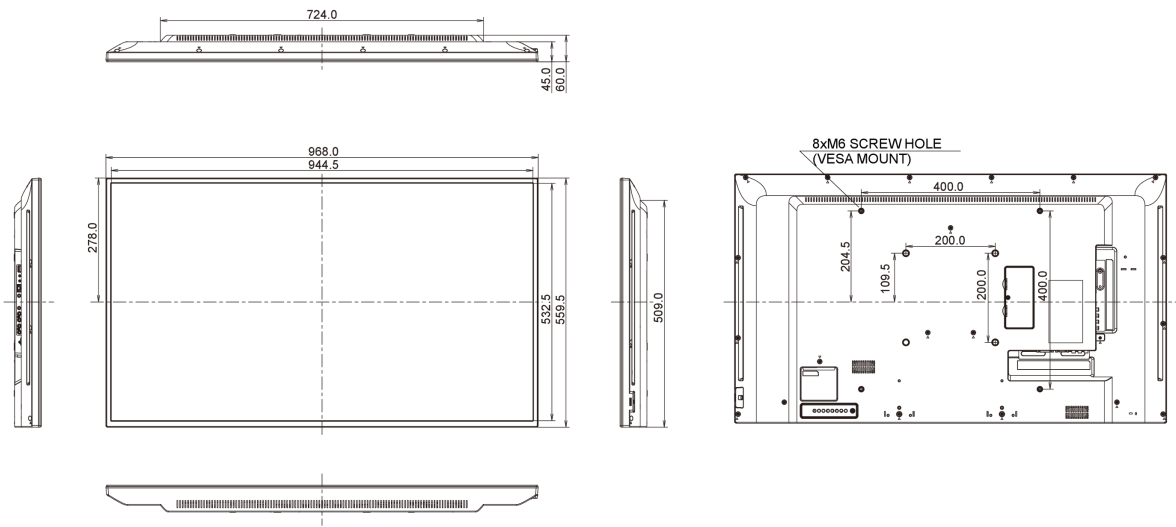

## 09 DIMENSIONS / WEIGHT

|                              |                    |
|------------------------------|--------------------|
| Product dimensions W x H x D | 968 x 559.5 x 61mm |
| Box dimensions W x H x D     | 1070 x 696 x 159mm |
| Weight (without box)         | 8.7kg              |
| Weight (with box)            | 10.75kg            |
| EAN code                     | 4948570119493      |